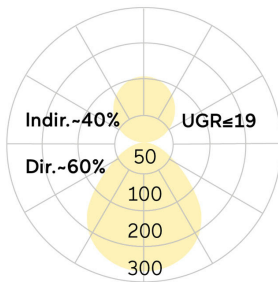

lightnet

Basic-P1

Pendant luminaire - Direct/indirect light distribution

Article code: BP1ABE-830M-D600-U

Customer / Project: _____

Note: _____

Productname	Basic-P1
Lamp	LED
Installation Type	Pendant luminaire
Surface finish	Jet Black
Light characteristics	Direct/indirect light distribution
Colour temperature	3000K
Colour Rendering Index (CRI)	CRI>80
Optical system	Microprismatic screen
Control	Switchable
Length L/Diameter D (mm)	D=600mm
Height H (mm)	H=75mm
Current/Power	Medium-Power
Luminous Flux	11314lm
Power consumption	80W
Suspension	Central susp. (Set)
Ceiling rose colour	Ceiling rose: Matching luminaire`s surface colour
Pendant length (mm)	Pendant length max 1500mm
Degree of protection	IP40
Certification	Prüfzeichen: ENEC
Cable Colour	Power supply: transparent
LED lifetime	L85B10 (tq 25°C) = 50.000h
UGR	UGR<=19
Photometric code	8 30 / 3 3 9
Photobiological class	RG0 (EN62471)
Indoor/Outdoor	Indoor: ta [ambient] max. 25°C
Weight (kg)	10,1kg