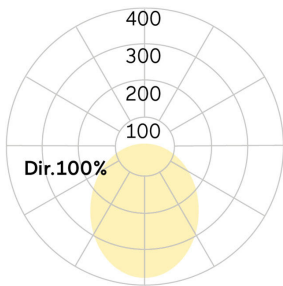

Matric-G3

Pendant light-line - Direct light distribution

Article code: LG3OEE-830M-L1182-Y

Customer / Project: _____

Note: _____

Productname	Matric-G3
Lamp	LED
Installation Type	Pendant light-line
Surface finish	Silver Anodised
Light characteristics	Direct light distribution
Colour temperature	3000K
Colour Rendering Index (CRI)	CRI>80
Optical system	Opal diffuser
Control	Switchable
Length L/Diameter D (mm)	L=1182mm
Width W (mm)	W=55mm
Height H (mm)	H=75mm
Current/Power	Medium-Power
Luminous Flux	2366lm
Power consumption	21W
Suspension	Y-susp. (Set)
Ceiling rose colour	Ceiling rose: Matching luminaire`s surface colour
Pendant length (mm)	Pendant length max 1500mm
Degree of protection	IP20
Certification	Prüfzeichen: ENEC
Cable Colour	Power supply: transparent
LED lifetime	L85B10 (tq 25°C) = 50.000h
Photometric code	8 30 / 3 3 9
Photobiological class	RG0 (EN62471)
Indoor/Outdoor	Indoor: ta [ambient] max. 25°C
Weight (kg)	3kg