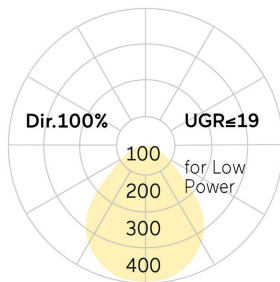

lightnet

Basic-G1

Pendant luminaire - Direct light distribution

Article code: BG1ASE-840E-D600-U

Customer / Project: _____

Note: _____

Productname	Basic-G1
Lamp	LED
Installation Type	Pendant luminaire
Surface finish	Radiant Silver
Light characteristics	Direct light distribution
Colour temperature	4000K
Colour Rendering Index (CRI)	CRI>80
Optical system	Microprismatic screen
Control	Switchable
Length L/Diameter D (mm)	D=600mm
Height H (mm)	H=75mm
Current/Power	Low-Power
Luminous Flux	3860lm
Power consumption	25W
Suspension	Central susp. (Set)
Ceiling rose colour	Ceiling rose: Matching luminaire`s surface colour
Pendant length (mm)	Pendant length max 1500mm
Degree of protection	IP40
Certification	Prüfzeichen: ENEC
Cable Colour	Power supply: transparent
LED lifetime	L90B10 (tq 25°C) = 50.000h
UGR	UGR<=19
Photometric code	8 40 / 3 3 9
Photobiological class	RG0 (EN62471)
Indoor/Outdoor	Indoor: ta [ambient] max. 25°C
Weight (kg)	9,3kg