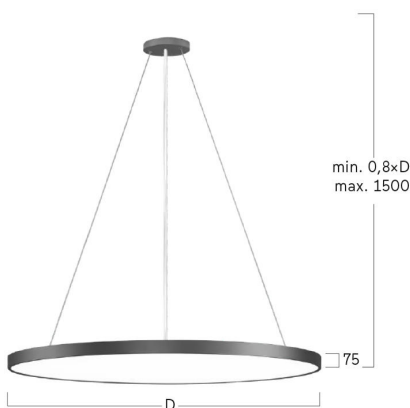

lightnet

Basic-G1

Pendant luminaire - Direct light distribution

Article code: BG1ASE-840E-D600-U

Illustrations may only be similar and serve as an orientation.

Basic-G1. LED. Pendant luminaire. Luminaire body made of high-quality aluminum profile. Surface finish Radiant Silver. Direct only light distribution. Colour temperature: 4000K (Cool White). Colour Rendering Index (CRI): >80. Microprismatic screen for uniform illumination and reduced luminance in office areas. $UGR \leq 19$. Switchable. DxH (round). D=600mm. H=75mm. Central cord suspension with ceiling rose and power supply cable (Set). Pendant length max 1500mm. Power supply: transparent. Ceiling

lightnet

Basic-G1

Pendant luminaire - Direct light distribution

Article code: BG1ASE-840E-D600-U

Customer / Project: _____

Note: _____

Productname	Basic-G1
Lamp	LED
Installation Type	Pendant luminaire
Surface finish	Radiant Silver
Light characteristics	Direct light distribution
Colour temperature	4000K
Colour Rendering Index (CRI)	CRI>80
Optical system	Microprismatic screen
Control	Switchable
Length L/Diameter D (mm)	D=600mm
Height H (mm)	H=75mm
Current/Power	Low-Power
Luminous Flux	3860lm
Power consumption	25W
Suspension	Central susp. (Set)
Ceiling rose colour	Ceiling rose: Matching luminaire`s surface colour
Pendant length (mm)	Pendant length max 1500mm
Degree of protection	IP40
Certification	Prüfzeichen: ENEC
Cable Colour	Power supply: transparent
LED lifetime	L90B10 (tq 25°C) = 50.000h
UGR	UGR<=19
Photometric code	8 40 / 3 3 9
Photobiological class	RG0 (EN62471)
Indoor/Outdoor	Indoor: ta [ambient] max. 25°C
Weight (kg)	9,3kg