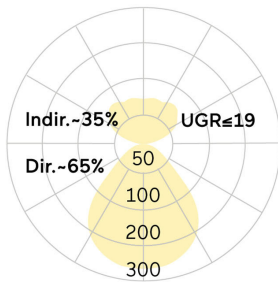

Basic-X5

Surface mounted luminaire - Direct/indirect light distribution

Article code: BX5ASL-840H-D400

Illustrations may only be similar and serve as an orientation.

Basic-X5. LED. Wall or ceiling mounted luminaire. Luminaire body with distance-spacer. Luminaire body made of high-quality aluminum profile. Surface finish Radiant Silver. Direct light distribution and indirect lighting corona. Colour temperature: 4000K (Cool White). Colour Rendering Index (CRI): >80. Microprismatic screen for uniform illumination and reduced luminance in office areas. UGR<=19. Dimmable DALI. DxH (round). D=400mm. H=38

+30mm. High-power current. 3920lm. 31W. 3,7kg. Binning initial <= MacAdam 3. IP40. Protection class I. CE, UKCA marking. Prüfzeichen: ENEC. IK02. 220-240V. 50-60 Hz. RG0 (EN62471). Luminous flux reduction up to 0,4%/1.000 operating hours. Nominal failure rate: 0,2%/1.000 operating hours. L80B10 (tq 25°C) = 50.000h. 5 years warranty. Manufacturer: Lightnet GmbH, ISO 9001:2015 and 50001:2018 certified.

Basic-X5

Surface mounted luminaire - Direct/indirect light distribution

Article code: BX5ASL-840H-D400

Customer / Project: _____

Note: _____

Productname	Basic-X5
Lamp	LED
Installation Type	Surface mounted luminaire
Surface finish	Radiant Silver
Light characteristics	Direct/indirect light distribution
Colour temperature	4000K
Colour Rendering Index (CRI)	CRI>80
Optical system	Microprismatic screen
Control	Dimmable (DALI)
Length L/Diameter D (mm)	D=400mm
Height H (mm)	H=38+30mm
Current/Power	High-Power
Luminous Flux	3920lm
Power consumption	31W
Degree of protection	IP40
Certification	Prüfzeichen: ENEC
LED lifetime	L80B10 (tq 25°C) = 50.000h
UGR	UGR<=19
Photometric code	8 40 / 3 3 9
Photobiological class	RG0 (EN62471)
Indoor/Outdoor	Indoor: ta [ambient] max. 25°C
Weight (kg)	3,7kg