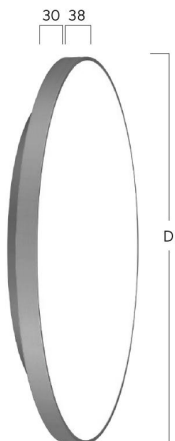

Basic-X5

Surface mounted luminaire - Direct/indirect light distribution

Article code: BX5ASL-840H-D400

Illustrations may only be similar and serve as an orientation.

Basic-X5. LED. Wall or ceiling mounted luminaire. Luminaire body with distance-spacer. Luminaire body made of high-quality aluminum profile. Surface finish Radiant Silver. Direct light distribution and indirect lighting corona. Colour temperature: 4000K (Cool White). Colour Rendering Index (CRI): >80. Microprismatic screen for uniform illumination and reduced luminance in office areas. UGR<=19. Dimmable DALI. DxH (round). D=400mm. H=38

+30mm. High-power current. 3920lm. 31W. 3,7kg. Binning initial <= MacAdam 3. IP40. Protection class I. CE, UKCA marking. Prüfzeichen: ENEC. IK02. 220-240V. 50-60 Hz. RG0 (EN62471). Luminous flux reduction up to 0,4%/1.000 operating hours. Nominal failure rate: 0,2%/1.000 operating hours. L80B10 (tq 25°C) = 50.000h. 5 years warranty. Manufacturer: Lightnet GmbH, ISO 9001:2015 and 50001:2018 certified.

Basic-X5

Surface mounted luminaire - Direct/indirect light distribution

Article code: BX5ASL-840H-D400

Customer / Project: _____

Note: _____

Productname	Basic-X5
Lamp	LED
Installation Type	Surface mounted luminaire
Surface finish	Radiant Silver
Light characteristics	Direct/indirect light distribution
Colour temperature	4000K
Colour Rendering Index (CRI)	CRI>80
Optical system	Microprismatic screen
Control	Dimmable (DALI)
Length L/Diameter D (mm)	D=400mm
Height H (mm)	H=38+30mm
Current/Power	High-Power
Luminous Flux	3920lm
Power consumption	31W
Degree of protection	IP40
Certification	Prüfzeichen: ENEC
LED lifetime	L80B10 (tq 25°C) = 50.000h
UGR	UGR<=19
Photometric code	8 40 / 3 3 9
Photobiological class	RG0 (EN62471)
Indoor/Outdoor	Indoor: ta [ambient] max. 25°C
Weight (kg)	3,7kg