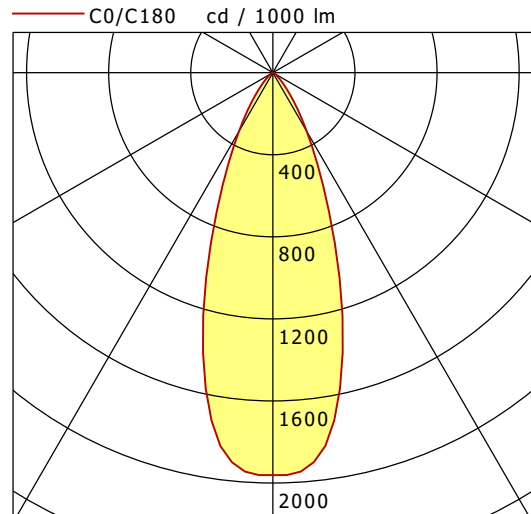

VTRXS 12.0540.35

Vale-Tu Round XSmall (1xLED 12W 840/4000K 1210lm Wide-Flood °)

	C0	C90	C180	C270
0°	1962	1962	1962	1962
15°	1320	1320	1320	1320
30°	330	330	330	330
45°	59	59	59	59
60°	15	15	15	15
75°	5	5	5	5
90°	0	0	0	0
cd / 1000 lm				

η	LED
Efficiency	101 lm/W
Direct/Indirect	↓ 100% / ↑ 0%
System Power	12 W
UGR	X=4H, Y=8H
Reflection factors	70/50/20
UGR C0/C180	22.6
UGR C90/C270	22.6
CIE Flux Codes	93 98 100 100 100
Ra/CRI	>80