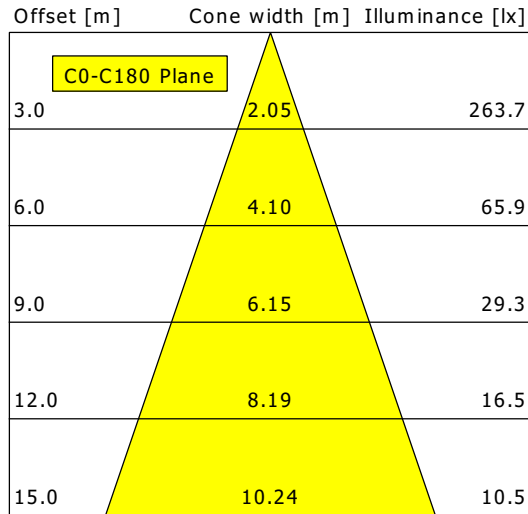

VTRXS 12.0540.35

Vale-Tu Round XSmall (1xLED 12W 840/4000K 1210lm Wide-Flood °)

	C0	C90	C180	C270
0°	1962	1962	1962	1962
15°	1320	1320	1320	1320
30°	330	330	330	330
45°	59	59	59	59
60°	15	15	15	15
75°	5	5	5	5
90°	0	0	0	0
cd / 1000 lm				

η	LED
Efficiency	101 lm/W
Direct/Indirect	↓ 100% / ↑ 0%
System Power	12 W
UGR	X=4H, Y=8H
Reflection factors	70/50/20
UGR C0/C180	22.6
UGR C90/C270	22.6
CIE Flux Codes	93 98 100 100 100
Ra/CRI	>80