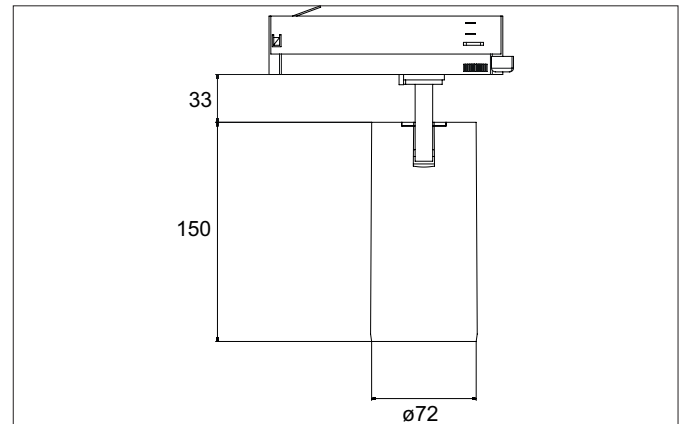

TRAXX MAXI LED track spotlight, on/off switchable

Article no. 88723165

Light.
For Generations.**Tender**

LED track spotlight, on/off switchable, Round. Ceiling cut-out Installation depth mm, Outer diameter 70 mm, Weight 0,666 kg, with rotationssymmetrical, deep, wide distributed light intensity. Luminous flux 2.880 lm, Power 1 x 24 W, Light colour neutral white, Correlated color temperature (CCT) 3.500 K, Colour rendering index CRI > 90, Rated life time L80/B50 at 25 °C: 50.000 h, Housing material: Aluminium / Glass / Plastic, Colour: Silver structure, Permissible ambient temperature (ta): -20 °C - +25 °C, Protection class (EN 61140): II, Degree of protection (DIN EN 60529): IP20, .With electronic driver, on/off switchable.

Article data	
Article no.	88723165
GTIN	4251433976271
Series name	TRAXX MAXI
Short description	LED track spotlight, on/off switchable
Material	Aluminium / Glass / Plastic
Colour	Silver
Type of surface	Structure
Shape	Round
Outer diameter	70 mm
Weight	0.666 kg

TRAXX MAXI LED track spotlight, on/off switchable

Article no. 88723165

Light.
For Generations.

Lighting technology	
Colour temperature	3.500 K
Light colour	White
Luminous flux	2,880 lm
System efficiency	120 lm/W
Colour rendering	CRI > 90
Reflector	High-gloss
Beam angle	30°
Light sharing	Symmetric
Adjustable color temperature	No

Packing data	
Gross weight	0.796 kg
Length of packaging	290 mm
Packaging width	115 mm
Packaging height	165 mm
Disposal at end of life	This product must not be disposed of with household waste. You are obliged, to dispose of such electrical waste separately. By disposing of electrical waste and other old or defective electronics separately, you support recycling or other forms of re-use. In that way you help to take care and to avoid that harmful substances get into the environment.