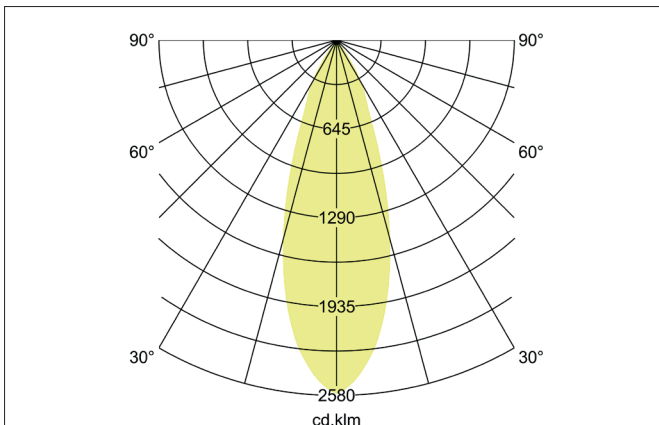

TRAXX MAXI LED track spotlight, on/off switchable

Article no. 88723165

Light.
For Generations.**Tender**

LED track spotlight, on/off switchable, Round. Ceiling cut-out Installation depth mm, Outer diameter 70 mm, Weight 0,666 kg, with rotationssymmetrical, deep, wide distributed light intensity. Luminous flux 2.880 lm, Power 1 x 24 W, Light colour neutral white, Correlated color temperature (CCT) 3.500 K, Colour rendering index CRI > 90, Rated life time L80/B50 at 25 °C: 50.000 h, Housing material: Aluminium / Glass / Plastic, Colour: Silver structure, Permissible ambient temperature (ta): -20 °C - +25 °C, Protection class (EN 61140): II, Degree of protection (DIN EN 60529): IP20, .With electronic driver, on/off switchable.

Article data	
Article no.	88723165
GTIN	4251433976271
Series name	TRAXX MAXI
Short description	LED track spotlight, on/off switchable
Material	Aluminium / Glass / Plastic
Colour	Silver
Type of surface	Structure
Shape	Round
Outer diameter	70 mm
Weight	0.666 kg

TRAXX MAXI LED track spotlight, on/off switchable

Article no. 88723165

Light.
For Generations.

Lighting technology	
Colour temperature	3.500 K
Light colour	White
Luminous flux	2,880 lm
System efficiency	120 lm/W
Colour rendering	CRI > 90
Reflector	High-gloss
Beam angle	30°
Light sharing	Symmetric
Adjustable color temperature	No