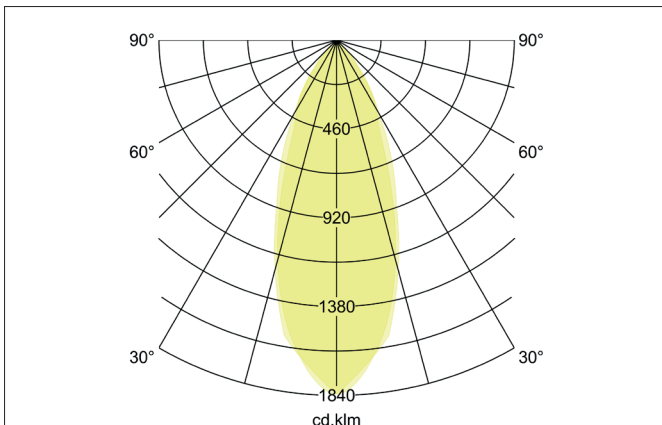

**LED recessed downlight set V4A IP54, on/off switchable**  
 Article no. 38004223

Light.  
 For Generations.

**Tender**  
 LED recessed downlight set V4A IP54, on/off switchable, Round. Ceiling cut-out Ø 68 mm, Installation depth 45 mm, Outer diameter 82 mm, Weight 0,302 kg, with rotationssymmetrical, deep, wide distributed light intensity. optimal light distribution due to a glass transparent cover. Luminous flux 680 lm, Power 1 x 6 W, System Efficiency 113 lm/W, Light colour warm white, Correlated color temprature (CCT) 3.000 K, Colour rendering index CRI > 80, Housing material: Stainless steel / Aluminium / Glass, Colour: Stainless steel, Permissible ambient temperature (ta): -20 °C - +25 °C, Protection class (EN 61140): II, Degree of protection (DIN EN 60529): IP54 when installing in closed ceilings, .With electronic driver, on/off switchable.

Article data	
Article no.	38004223
GTIN	4251433910527
Short description	LED recessed downlight set V4A IP54, on/off switchable
Material	Stainless steel / Aluminium / Glass
Colour	Stainless steel
Type of surface	Matt
Shape	Round
Outer diameter	82 mm
Built-in diameter	68 mm
Installation depth	45 mm
Weight	0.302 kg

**LED recessed downlight set V4A IP54, on/off switchable**

Article no. 38004223

Light.  
For Generations.

Lighting technology	
Colour temperature	3.000 K
Light colour	White
Light output	Direct
Luminous flux	680 lm
System efficiency	113 lm/W
Colour rendering	CRI > 80
Reflector	High-gloss
Beam angle	38°
Light sharing	Symmetric