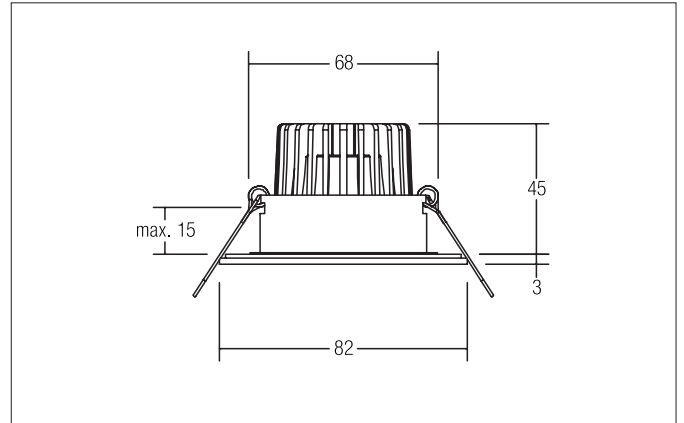

**LED recessed downlight set V4A IP54, on/off switchable**  
 Article no. 38004223

Light.  
 For Generations.

**Tender**  
 LED recessed downlight set V4A IP54, on/off switchable, Round. Ceiling cut-out Ø 68 mm, Installation depth 45 mm, Outer diameter 82 mm, Weight 0,302 kg, with rotationssymmetrical, deep, wide distributed light intensity. optimal light distribution due to a glass transparent cover. Luminous flux 680 lm, Power 1 x 6 W, System Efficiency 113 lm/W, Light colour warm white, Correlated color temprature (CCT) 3.000 K, Colour rendering index CRI > 80, Housing material: Stainless steel / Aluminium / Glass, Colour: Stainless steel, Permissible ambient temperature (ta): -20 °C - +25 °C, Protection class (EN 61140): II, Degree of protection (DIN EN 60529): IP54 when installing in closed ceilings, .With electronic driver, on/off switchable.

Article data	
Article no.	38004223
GTIN	4251433910527
Short description	LED recessed downlight set V4A IP54, on/off switchable
Material	Stainless steel / Aluminium / Glass
Colour	Stainless steel
Type of surface	Matt
Shape	Round
Outer diameter	82 mm
Built-in diameter	68 mm
Installation depth	45 mm
Weight	0.302 kg

**LED recessed downlight set V4A IP54, on/off switchable**

Article no. 38004223

Light.  
For Generations.

Lighting technology	
Colour temperature	3.000 K
Light colour	White
Light output	Direct
Luminous flux	680 lm
System efficiency	113 lm/W
Colour rendering	CRI > 80
Reflector	High-gloss
Beam angle	38°
Light sharing	Symmetric

Operating technology of the luminaire	
Lamp holder	Plug&Play
Power	6 W
Voltage type	DC
Current	350 mA
Lamp	LED
Protection class	III
Degree of protection	IP20

Operating technology of driver	
Length	68 mm
Width	35 mm
Hight	21 mm
AC nominal voltage min	220 V
AC nominal voltage max	240 V
Frequenz max.	50 Hz
Dimmable	No
Control	on/off
Starting current	10 A (max.10ms)
Power min	1 W
Power	7.2 W
Current	350 mA
Degree of protection	IP20
Protection class	II
Flickerfrei	Yes