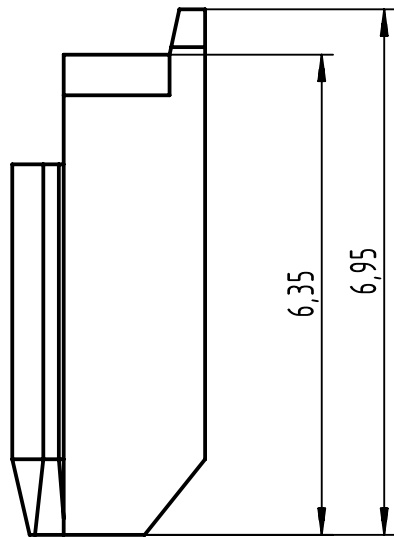

1 2 3 4 5 6

A

B

C

D

	All rights reserved Department EL PD	All Dimensions in mm Original Size DIN A4	Scale 10:1	Free size tol.	Ref. Sub. TB 09 06 001 9918 / Mod. 32651 / 15.08.2005	
		HARTING D-32339 Espelkamp	Created by STORCK	Inspected by LEHNERT	Standardisation 302077	Date 2021-06-29
Title DIN Power type H coding pin					Doc-Key / ECM-Nr. 100076378/UGD/004/B 500000198262	
		Type TB	Number 09060019918		Rev. B	Page 1/1