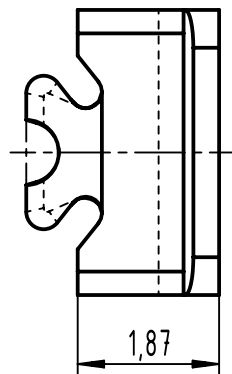

1 2 3 4 5 6

A

B

C

D

	All rights reserved Department EL PD	All Dimensions in mm Original Size DIN A4	Scale 10:1	Free size tol.	Ref. Sub. TB 09 06 001 9918 / Mod. 32651 / 15.08.2005	
		HARTING D-32339 Espelkamp	Created by STORCK	Inspected by LEHNERT	Standardisation 302077	Date 2021-06-29
Title DIN Power type H coding pin					Doc-Key / ECM-Nr. 100076378/UGD/004/B 500000198262	
		Type TB	Number 09060019918		Rev. B	Page 1/1