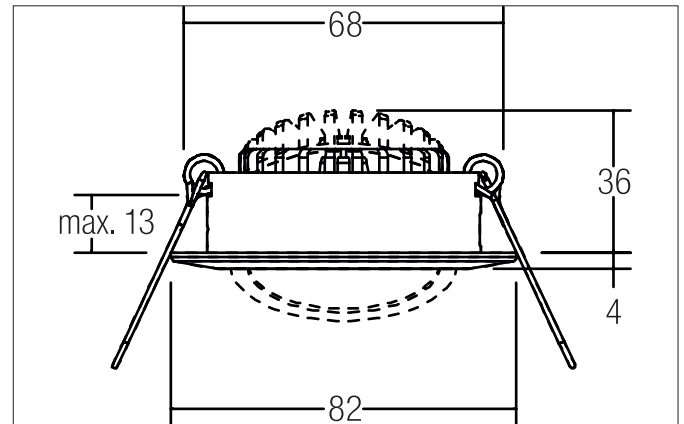

BB03 LED recessed spot set, on/off switchable

Article no. 38363073

Light.
For Generations.**Tender**

LED recessed spot set, on/off switchable, Round. Toolless ceiling installation by installation springs. Ceiling cut-out Ø 68 mm, Installation depth 36 mm, Outer diameter 82 mm, Weight 0,132 kg, Reflector silver with rotationssymmetrical, deep, wide distributed light intensity. optimal light distribution due to a polycarbonat clear cover. Luminous flux 630 lm, Power 1 x 6 W, System Efficiency 105 lm/W, Light colour warm white, Correlated color temprature (CCT) 3.000 K, Colour rendering index CRI > 80, Rated life time L80/B20 at 25 °C: 50000 h, Housing material: Aluminium / Plastic, Colour: White, Permissible ambient temperature (ta): -20 °C - +25 °C, Protection class (EN 61140): II, Degree of protection (DIN EN 60529): IP20. With electronic driver, on/off switchable.

Article data	
Article no.	38363073
GTIN	4251433916666
Series name	BB03
Short description	LED recessed spot set, on/off switchable
Material	Aluminium / Plastic
Colour	White
Type of surface	Glossy
Shape	Round
Outer diameter	82 mm
Built-in diameter	68 mm
Installation depth	36 mm
Hight	4 mm
Weight	0.132 kg

BB03 LED recessed spot set, on/off switchable
Article no. 38363073Light.
For Generations.

Packing data	
Gross weight	0.17 kg
Length of packaging	95 mm
Packaging width	75 mm
Packaging height	95 mm
Disposal at end of life	<p>This product must not be disposed of with household waste. You are obliged, to dispose of such electrical waste separately.</p> <p>By disposing of electrical waste and other old or defective electronics separately, you support recycling or other forms of re-use. In that way you help to take care and to avoid that harmful substances get into the environment.</p>