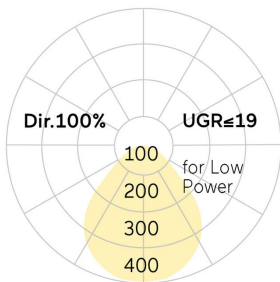

## Basic-G1

Pendant luminaire - Direct light distribution

Article code: BG1ABL-830M-D600-P

Illustrations may only be similar and serve as an orientation.

Basic-G1. LED. Pendant luminaire. Luminaire body made of high-quality aluminum profile. Surface finish Jet Black. Direct only light distribution. Colour temperature: 3000K (Warm White). Colour Rendering Index (CRI): >80. Microprismatic screen for uniform illumination and reduced luminance in office areas. Dimmable DALI. DxH (round). D=600mm. H=75mm. Rod suspension with ceiling rose (Set). Pendant length on request. Ceiling rose: Matching

luminaire`s surface colour. Medium-power current. 6779lm. 50W. 9,3kg. Binning initial <= MacAdam 3. IP40. Protection class I. CE, UKCA marking. Prüfzeichen: ENEC. IK02. 220-240V. 50-60 Hz. RG0 (EN62471). Luminous flux reduction up to 0,3%/1.000 operating hours. Nominal failure rate: 0,2%/1.000 operating hours. L85B10 (tq 25°C) = 50.000h. 5 years warranty. Manufacturer: Lightnet GmbH, ISO 9001:2015 and 50001:2018 certified.

## Basic-G1

Pendant luminaire - Direct light distribution

Article code: BG1ABL-830M-D600-P

Customer / Project: \_\_\_\_\_

Note: \_\_\_\_\_

Productname	Basic-G1
Lamp	LED
Installation Type	Pendant luminaire
Surface finish	Jet Black
Light characteristics	Direct light distribution
Colour temperature	3000K
Colour Rendering Index (CRI)	CRI>80
Optical system	Microprismatic screen
Control	Dimmable (DALI)
Length L/Diameter D (mm)	D=600mm
Height H (mm)	H=75mm
Current/Power	Medium-Power
Luminous Flux	6779lm
Power consumption	50W
Suspension	Rod susp. (Set)
Ceiling rose colour	Ceiling rose: Matching luminaire`s surface colour
Pendant length (mm)	Pendant length on request
Degree of protection	IP40
Certification	Prüfzeichen: ENEC
LED lifetime	L85B10 (tq 25°C) = 50.000h
Photometric code	8 30 / 3 3 9
Photobiological class	RG0 (EN62471)
Indoor/Outdoor	Indoor: ta [ambient] max. 25°C
Weight (kg)	9,3kg