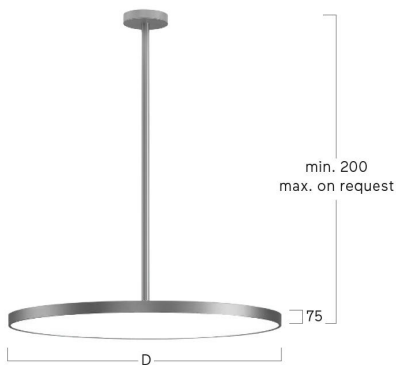

## Basic-G1

Pendant luminaire - Direct light distribution

Article code: BG1ABL-830M-D600-P

Illustrations may only be similar and serve as an orientation.

Basic-G1. LED. Pendant luminaire. Luminaire body made of high-quality aluminum profile. Surface finish Jet Black. Direct only light distribution. Colour temperature: 3000K (Warm White). Colour Rendering Index (CRI): >80. Microprismatic screen for uniform illumination and reduced luminance in office areas. Dimmable DALI. DxH (round). D=600mm. H=75mm. Rod suspension with ceiling rose (Set). Pendant length on request. Ceiling rose: Matching

luminaire`s surface colour. Medium-power current. 6779lm. 50W. 9,3kg. Binning initial <= MacAdam 3. IP40. Protection class I. CE, UKCA marking. Prüfzeichen: ENEC. IK02. 220-240V. 50-60 Hz. RG0 (EN62471). Luminous flux reduction up to 0,3%/1.000 operating hours. Nominal failure rate: 0,2%/1.000 operating hours. L85B10 (tq 25°C) = 50.000h. 5 years warranty. Manufacturer: Lightnet GmbH, ISO 9001:2015 and 50001:2018 certified.

## Basic-G1

Pendant luminaire - Direct light distribution

Article code: BG1ABL-830M-D600-P

Customer / Project: \_\_\_\_\_

Note: \_\_\_\_\_

Productname	Basic-G1
Lamp	LED
Installation Type	Pendant luminaire
Surface finish	Jet Black
Light characteristics	Direct light distribution
Colour temperature	3000K
Colour Rendering Index (CRI)	CRI>80
Optical system	Microprismatic screen
Control	Dimmable (DALI)
Length L/Diameter D (mm)	D=600mm
Height H (mm)	H=75mm
Current/Power	Medium-Power
Luminous Flux	6779lm
Power consumption	50W
Suspension	Rod susp. (Set)
Ceiling rose colour	Ceiling rose: Matching luminaire`s surface colour
Pendant length (mm)	Pendant length on request
Degree of protection	IP40
Certification	Prüfzeichen: ENEC
LED lifetime	L85B10 (tq 25°C) = 50.000h
Photometric code	8 30 / 3 3 9
Photobiological class	RG0 (EN62471)
Indoor/Outdoor	Indoor: ta [ambient] max. 25°C
Weight (kg)	9,3kg