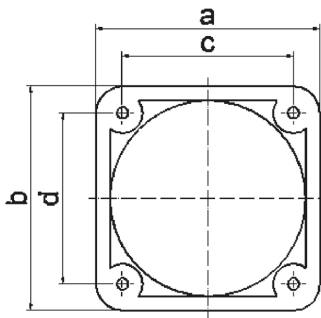

## Accessories sockets - 47x47

Product description	
BALS-Prd.-Nr	1848
EAN	4024941018487
product category (PG)	Mounting frame
colour code 1 (KF1)	gray RAL 7035
Height	66mm
Width	57mm
Depth	10mm
Drill hole distance vertical	47mm
Drill hole distance horizontal	47mm

Product description	
material of enclosure (GM)	Polyamide

Logistics data	
Weight/pcs	0.016 kg / Piece
Packaging	Bag
Content amount	1 ST
EAN	4024941018487
Length	10 mm
Width	57 mm
Height	66 mm
Weight	0.017 kg
Volume	37.62 ccm
Packaging	Carton
Content amount	100 ST
EAN	4024941326964
Length	275 mm
Width	175 mm
Height	137 mm
Weight	1.725 kg
Volume	5,737.5 ccm

30 MB 182

a	b	c	d	e	Bestell-Nr.
50	50	38	38	13	<b>1843</b>
54	54	44	44	10	<b>1847</b>
57	66	47	47	10	<b>1848</b>
60	60	50	50	10	<b>1849</b>
62	62	52	52	10	<b>1850</b>
62	70	52	60	10	<b>1851</b>