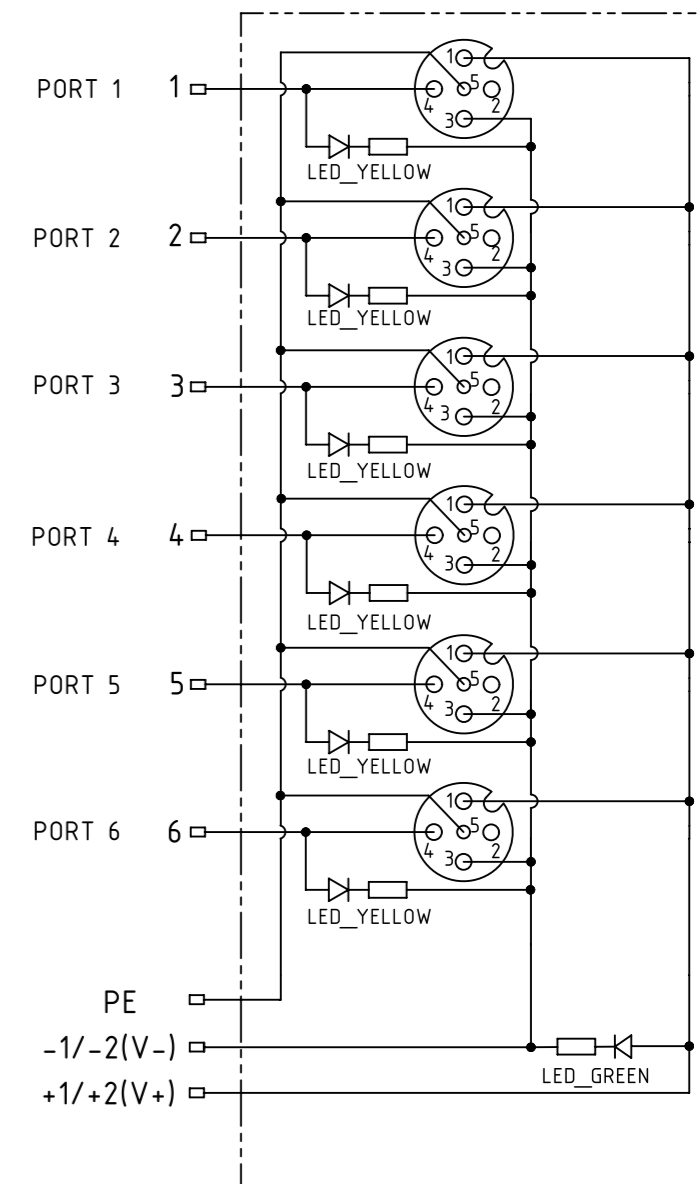

Loading plan

- Protection level: IP67  
- Temperature range: -25°C ... +85°C

All Dimensions in mm		Tech. Character.		Free size tol.		According to production drawing	
All rights reserved		Created by COSTEA	Inspected by 402676	Standardisation MUNTEANV	Date 2020-04-15	State Final Release	
Department HCS - RO		Title har-SAB M12/6/4p PC		Doc-Key / ECM-Nr. 100831615/UGD/000/C		500000171204	
HARTING Customised Solutions		Type TB	Number 090700011200		Rev. C	Page 1/1	
D-32339 Espelkamp							