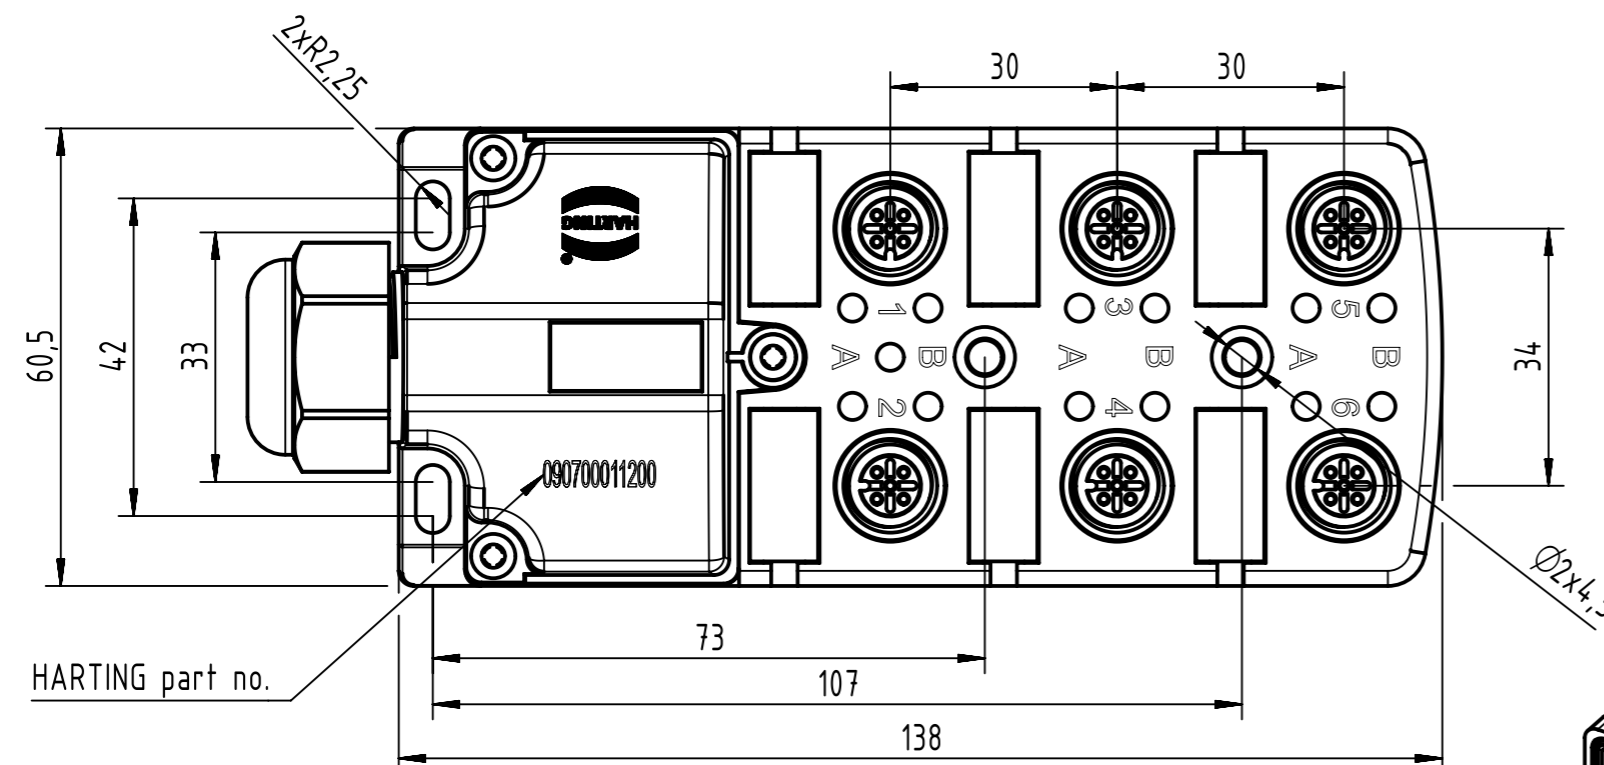

Loading plan

- Protection level: IP67  
- Temperature range: -25°C ... +85°C

All Dimensions in mm		Tech. Character.		Free size tol.		According to production drawing	
All rights reserved		Created by COSTEA	Inspected by 402676	Standardisation MUNTEANV	Date 2020-04-15	State Final Release	
Department HCS - RO		Title har-SAB M12/6/4p PC		Doc-Key / ECM-Nr. 100831615/UGD/000/C		500000171204	
HARTING Customised Solutions		Type TB	Number 090700011200		Rev. C	Page 1/1	
D-32339 Espelkamp							