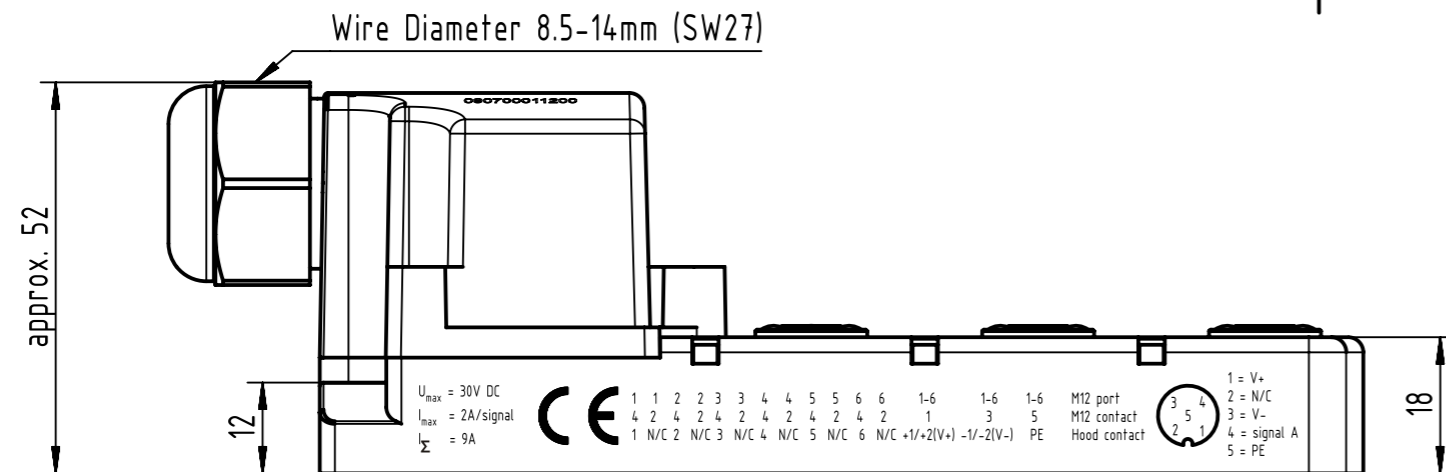

Loading plan

- Protection level: IP67  
- Temperature range: -25°C ... +85°C

All Dimensions in mm		Tech. Character.		Free size tol.		According to production drawing	
All rights reserved		Created by COSTEA	Inspected by 402676	Standardisation MUNTEANV	Date 2020-04-15	State Final Release	
Department HCS - RO		Title har-SAB M12/6/4p PC		Doc-Key / ECM-Nr. 100831615/UGD/000/C		500000171204	
HARTING Customised Solutions		Type TB	Number 090700011200		Rev. C	Page 1/1	
D-32339 Espelkamp							