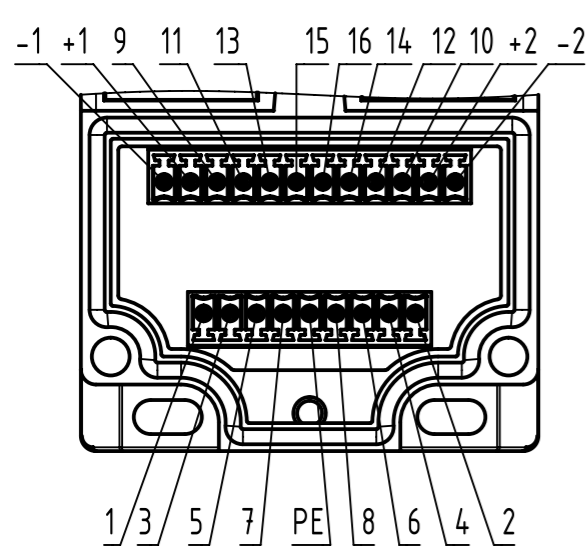

Loading plan

- Protection level: IP67  
- Temperature range: -25°C ... +85°C

All Dimensions in mm		Tech. Character.		Free size tol.		According to production drawing	
All rights reserved		Created by COSTEA	Inspected by 402676	Standardisation MUNTEANV	Date 2020-04-15	State Final Release	
Department HCS - RO		Title har-SAB M12/6/4p PC		Doc-Key / ECM-Nr. 100831615/UGD/000/C		500000171204	
HARTING Customised Solutions		Type TB	Number 090700011200		Rev. C	Page 1/1	
D-32339 Espelkamp							