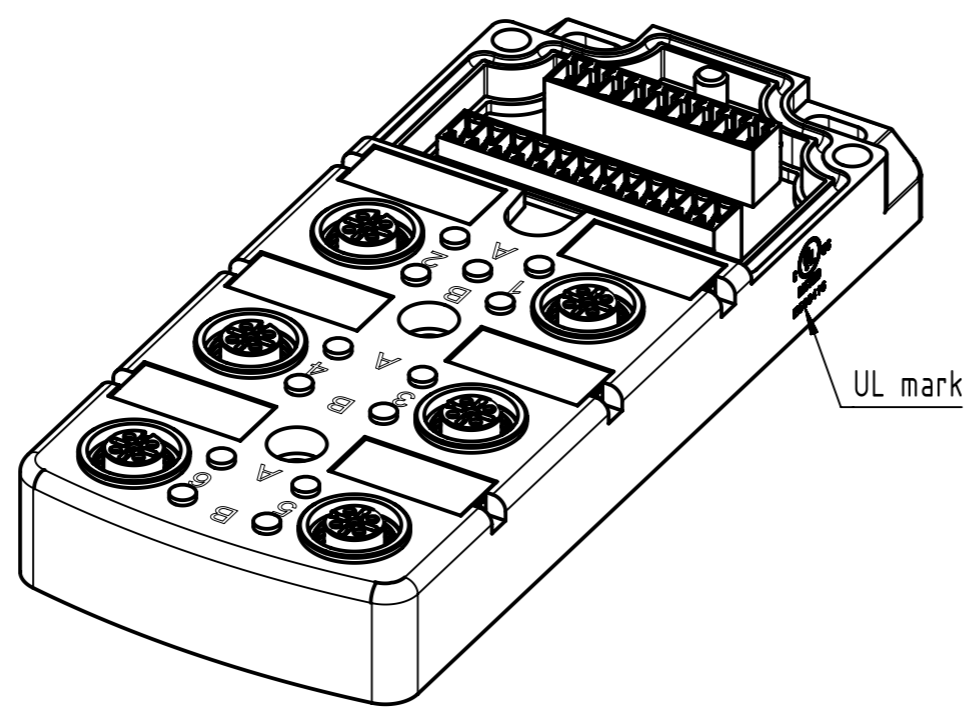

Loading plan

- Protection level: IP67  
- Temperature range: -25°C ... +85°C

All Dimensions in mm		Tech. Character.		Free size tol.		According to production drawing	
All rights reserved		Created by COSTEA	Inspected by 402676	Standardisation MUNTEANV	Date 2020-04-15	State Final Release	
Department HCS - RO		Title har-SAB M12/6/4p PC		Doc-Key / ECM-Nr. 100831615/UGD/000/C		500000171204	
HARTING Customised Solutions		Type TB	Number 090700011200		Rev. C	Page 1/1	
D-32339 Espelkamp							