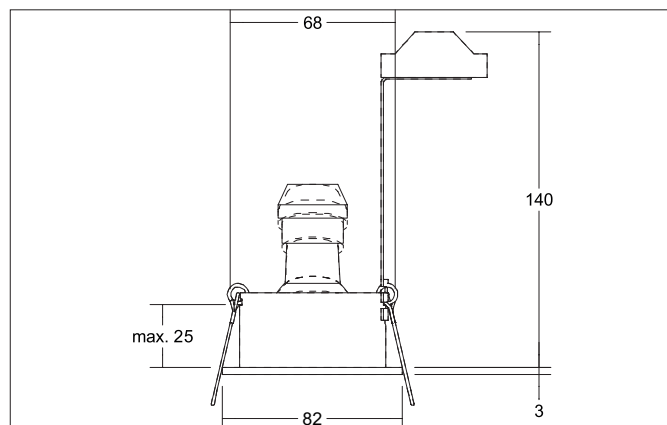

TIRRELdeep Recessed spot, GU10

Article no. 36063080

Tender

Recessed spotlight, GU10, matt black, round. Designed in a compact design for quick, tool-free installation in the ceiling. Incl. bracket with GU10 bevel for standard-compliant strain relief. Version: GU10, Mounting type: recessed mounting, Mounting location: ceiling mounting, Material: aluminum, Protection rating on room side: to DIN EN 60529: IP20, Protection class: (EN 61140) II, Voltage: 230V AC 50Hz, Power: 10 W, Number of bulbs / sockets: 1 piece, Adjustability: swivel, without control gear, Type of dimming: other.

Product Benefits

- Recessed recessed spotlight in round design made of solid aluminum for LED retrofit lamps with GU10 base.
- Incl. bracket for standard-compliant strain relief.
- Ceiling cut-out 68 mm, diameter 82 mm, installation depth 140 mm, IP20.
- Pivoting range 25°.
- Without visible snap ring.
- Classic, formally restrained design.
- Also available in the same look as a GX5.3 version, as a switchable and dimmable set (phase cut-off).

TIRRELdeep Recessed spot, GU10

Article no. 36063080

Article data	
Article no.	36063080
GTIN	4251433953661
Series name	TIRRELdeep
Short description	Recessed spot, GU10
Material	Aluminium
Colour	Black
Type of surface	Matt
Shape	Round
Outer diameter	82 mm
Built-in diameter	68 mm
Installation depth	140 mm
Hight	3 mm
Weight	0.127 kg
Conformance	CE, UKCA

Packing data	
Gross weight	0.187 kg
Length of packaging	140 mm
Packaging width	110 mm
Packaging hight	120 mm
Disposal at end of life	<p>This product must not be disposed of with household waste. You are obliged, to dispose of such electrical waste separately.</p> <p>By disposing of electrical waste and other old or defective electronics separately, you support recycling or other forms of re-use. In that way you help to take care and to avoid that harmful substances get into the environment.</p>