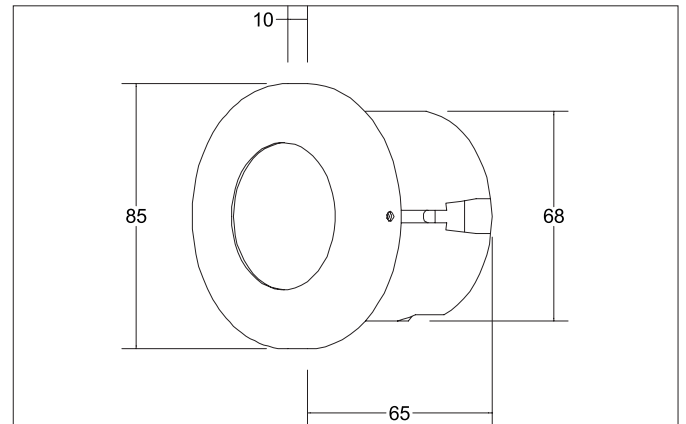

TEDO-R LED wall recessed light
Article no. R3941Y

Light.
For Generations.

Tender

LED wall recessed light, white structure, Round. Recessed mounting, Wall-mounted Including a converter for connection with the 230-V mains voltage, on/off switchable, and cavity wall mounting box \varnothing 68 mm / installation depth: 65 mm Mounting method: Recessed mounting, Place of installation: Wall-mounted, Material: Stainless steel / Acrylic / Plastic, Degree of protection: according to DIN EN 60529 IP20, Protection class: (EN 61140) I, Voltage: 230V AC 50Hz, Power: 1.2W, Amount of light sources / fittings: 1.0 Qty, Adjustability: Not adjustable, With control gear: Yes, Dimmable: No, Control: on/off.

Article data	
Article no.	R3941Y
GTIN	4250047758365
Series name	TEDO-R
Short description	LED wall recessed light
Material	Stainless steel
Colour	White
Type of surface	Structure
Shape	Round
Outer diameter	85 mm
Built-in diameter	68 mm
Installation depth	65 mm
Height	10 mm
Weight	0.236 kg

Mounting technology	
Mounting method	Recessed mounting
Place of installation	Wall-mounted
Adjustability	Not adjustable
Material cover	Plastic, opal

Packing data	
Gross weight	0.265 kg
Length of packaging	95 mm
Packaging width	75 mm
Packaging high	95 mm
Disposal at end of life	This product must not be disposed of with household waste. You are obliged, to dispose of such electrical waste separately. By disposing of electrical waste and other old or defective electronics separately, you support recycling or other forms of re-use. In that way you help to take care and to avoid that harmful substances get into the environment.