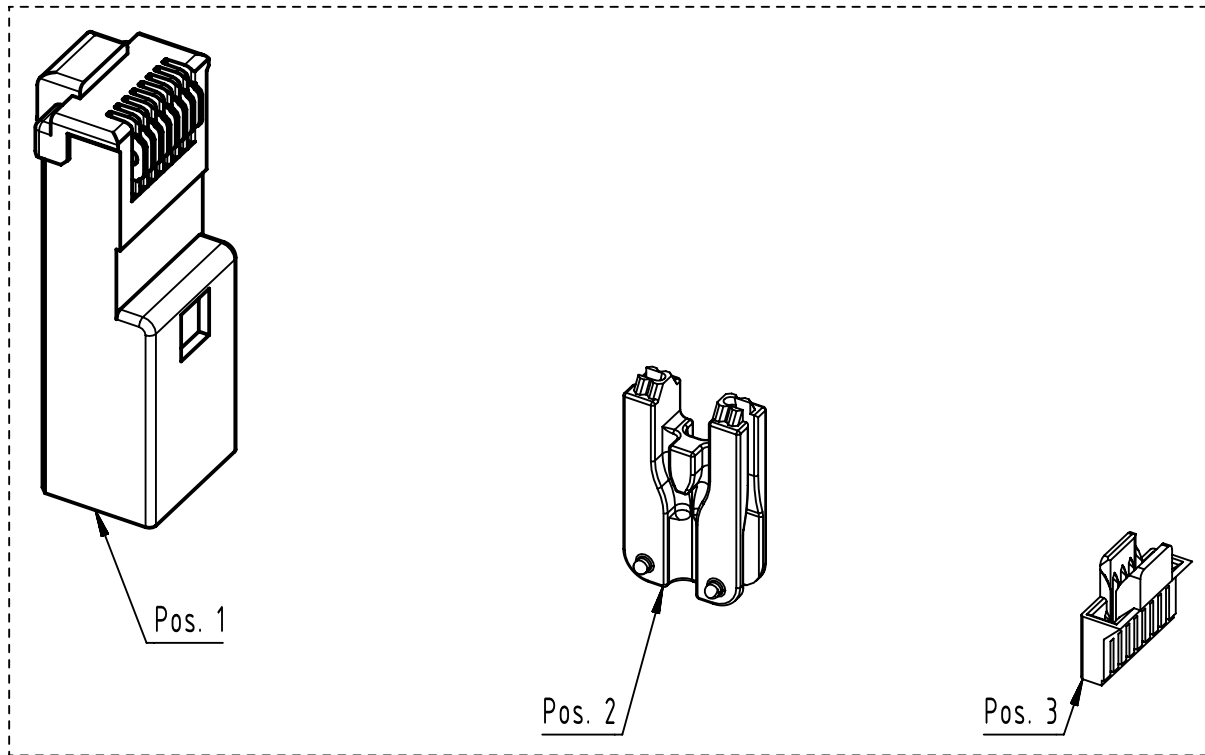

1 2 3 4 5 6

A

B

C

D

10 pcs. of each part in a poly-bag

	All rights reserved Department EL PD	All Dimensions in mm Original Size DIN A4	Scale 2:1	Free size tol.		Ref.
		HARTING D-32339 Espelkamp	Created by SERBANA	Inspected by PREOTU	Standardisation RUETERA	Date 2022-08-01
Title RJ45 RJ45 GL Cat6A plug repair set 10pcs.						Doc-Key / ECM-Nr. 100519905/UGD/002/B 500000222051
		Type TB	Number 09455001520			Rev. B
						Page 1/1