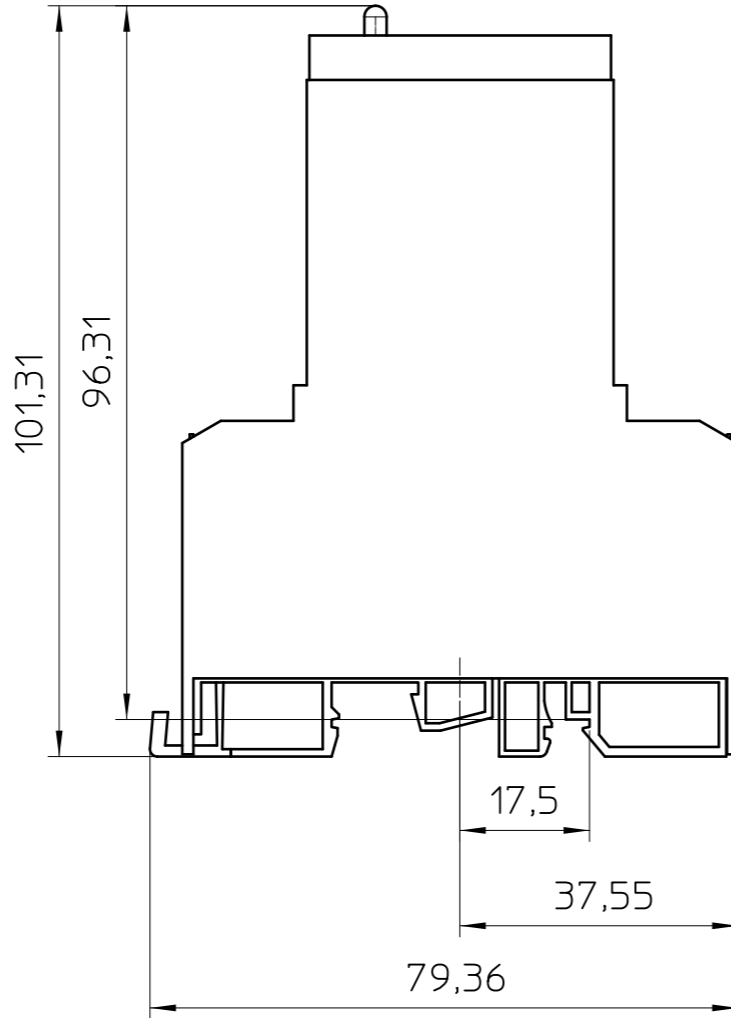

General Information
 - Simplified representation
 - Document excluded from change process
 - Linear dimensions [mm]

DIN A3 	document-No. / RI	date	scale
	01158306 / 00	28.08.2018	1:1
page 1 of 1	ident.-No.	document-type	
	2954235	TECDC 2D_Productdrawing	
	description		
	EMG 17-0V- 24DC/240AC/3		