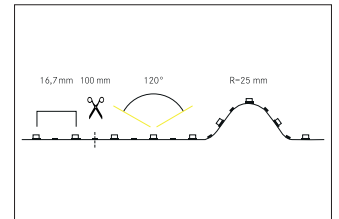

QualityFlex Performance flex lighting 30 m, CRI > 95, 3 W / m, IP00

**Artikel-Nr. 19301303**

QualityFlex Performance flex lighting 30 m, CRI > 95, 3 W / m, IP00, white, 3.000K, CRI > 95. LED flex lighting for decorative, technical as well as efficient lighting of light coves, linear applications and backlighting, basic or general lighting of rooms, architectural applications and for areas where high illumination is required, such as indirect or direct lighting, luminous ceilings, gastronomy lighting and much more. Länge: 30000.0 mm Lampenleistung je Meter: 3.0 W/m, Lichtstrom je Meter: 270.0 lm/m, Schutzart raumseitig: IP00, Schutzklasse: III, Spannung: 24V DC, Abstrahlwinkel: 120.0 °, 60 LEDs pro Meter, Chip-Abstand (Short Pitch) : 16,7mm. Zur Individuellen Anwendung kann die LED-Flexplatine alle 100 mm eingekürzt werden. Die maximale Systemlänge von 30.000mm darf mit einer Einspeisung nicht überschritten werden.

<b>Artikel-Nr.</b>	<b>19301303</b>
<b>Stand:</b>	06.12.2021 17:52

Colour temperature	3000 K
Light colour	White
Luminous flux per meter	270 lm/m
Power	90 W
Lamp power per meter	3 W/m
Beam angle	120 °
Length	30,000 mm
Width	10 mm
Aufbauhöhe	1.4 mm
Length of individual sections	100 mm
Degree of protection	IP00
Protection class	III

McAdam-Step	McAdam-Step 5
Short Pitch	16.7 mm
Number of lamps per meter	60 Qty
Voltage	24V
Voltage type	DC
Ambient temperature	-10 °C bis +40 °C
Control	Dimming depending on driver
Circuit type	Parallel conduction
Length of the connection line	350 mm
Colour rendering	CRI > 95
Maximum module length	30,000 mm