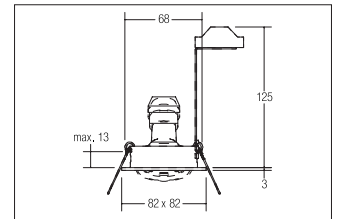

High voltage recessed spot, GU10

Artikel-Nr. 36188250

High voltage recessed spot, GU10, black, square. In a compact design, for installation in tool-less rapid assembly systems. Including bracket with GU10 socket for standard-compliant strain relief. Lamp holder: GU10, Mounting method: Recessed mounting, Place of installation: Ceiling-mounted, Material: Aluminium, Degree of protection: according to DIN EN 60529 IP20, Protection class: (EN 61140) II, Voltage: 230V AC 50Hz, Power: 50W, Amount of light sources / fittings: 1.0 Qty, Adjustability: Pivoted, control: Other.

Artikel-Nr. 36188250
Stand: 19.07.2021 14:37

Colour	Black
Length	82 mm
Amount of light sources / fittings	1 Qty
control	Other
Width	82 mm
Built-in diameter	68 mm
Installation depth	125 mm
Material	Aluminium
Lamp holder	GU10
Power	max. 50 W

Voltage	230V AC 50Hz
Lamp	for LED-retrofill lamp
Length	82 mm
Circuit type	Parallel conduction
Degree of protection	IP20
Protection class	II
Swivel angle	25 °
Voltage type	AC
Circlip	Without circlip
Adjustability	Pivoted