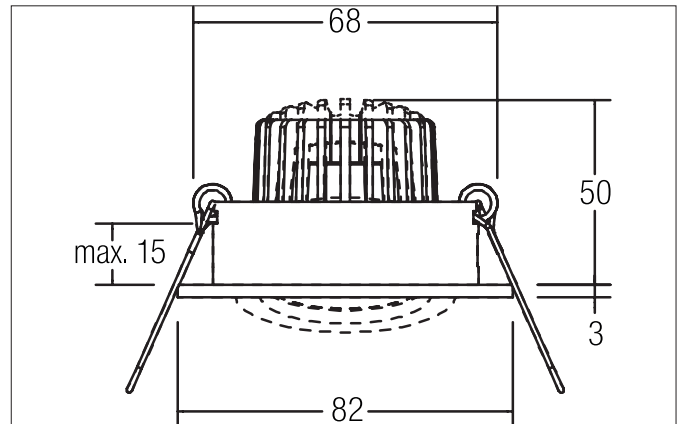

TIRREL-R LED recessed spot set, on/off

Article no. 38143173

Light.
For Generations.**Tender**

LED recessed spot set, on/off, Round. Toolless ceiling installation by installation springs. Ceiling cut-out \varnothing 68 mm, Installation depth 50 mm, Outer diameter 82 mm, Weight 0,176 kg, Reflector silver with rotationssymmetrical, deep, wide distributed light intensity. optimal light distribution due to a glass transparent cover. Luminous flux 680 lm, Power 1 x 6 W, System Efficiency 113 lm/W, Light colour warm white, Correlated color temprature (CCT) 3.000 K, Colour rendering index CRI > 80, Housing material: Aluminium / Glass / Plastic, Colour: White structure, Permissible ambient temperature (t_a): $-20\text{ }^{\circ}\text{C}$ - $+25\text{ }^{\circ}\text{C}$, Protection class (EN 61140): II, Degree of protection (DIN EN 60529): IP20. With electronic driver, on/off switchable.

Product Benefits

- LED recessed spot in round design made of solid aluminum.
with LED module 6 W (3,000 K) and switchable converter.
- Ceiling cutout 68 mm, diameter 82 mm, installation depth 50 mm, IP20.
- Pivoting range 25° .
- Large color variation. Without visible snap ring.
- Classic, formally restrained design.
- In the same look also in GX5.3 or GU10 version and as a dimmable set (trailing-edge phase or DALI) and as a loudspeaker.
- In addition, in the same surface structure and in the same color also available in square version.

TIRREL-R LED recessed spot set, on/off

Article no. 38143173

Light.
For Generations.

Article data	
Article no.	38143173
GTIN	4251433958352
Series name	TIRREL-R
Short description	LED recessed spot set, on/off
Material	Aluminium / Glass / Plastic
Colour	White
Type of surface	Structure
Shape	Round
Outer diameter	82 mm
Built-in diameter	68 mm
Installation depth	50 mm
Hight	3 mm
Weight	0.176 kg