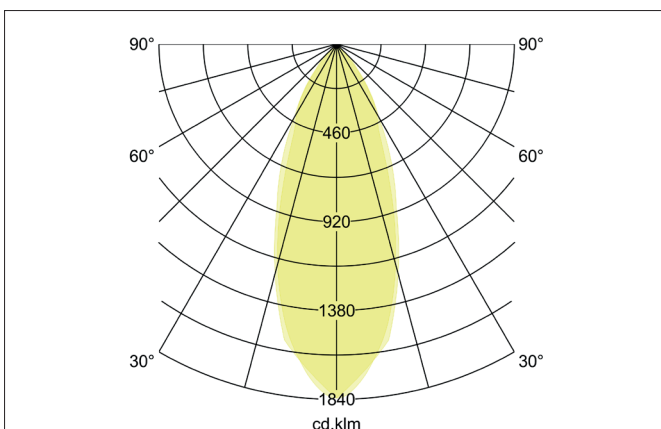

TIRREL-R LED recessed spot set, on/off

Article no. 38143173

Light.
For Generations.**Tender**

LED recessed spot set, on/off, Round. Toolless ceiling installation by installation springs. Ceiling cut-out \varnothing 68 mm, Installation depth 50 mm, Outer diameter 82 mm, Weight 0,176 kg, Reflector silver with rotationssymmetrical, deep, wide distributed light intensity. optimal light distribution due to a glass transparent cover. Luminous flux 680 lm, Power 1 x 6 W, System Efficiency 113 lm/W, Light colour warm white, Correlated color temprature (CCT) 3.000 K, Colour rendering index CRI > 80, Housing material: Aluminium / Glass / Plastic, Colour: White structure, Permissible ambient temperature (t_a): $-20\text{ }^{\circ}\text{C}$ - $+25\text{ }^{\circ}\text{C}$, Protection class (EN 61140): II, Degree of protection (DIN EN 60529): IP20. With electronic driver, on/off switchable.

Product Benefits

- LED recessed spot in round design made of solid aluminum.
with LED module 6 W (3,000 K) and switchable converter.
- Ceiling cutout 68 mm, diameter 82 mm, installation depth 50 mm, IP20.
- Pivoting range 25° .
- Large color variation. Without visible snap ring.
- Classic, formally restrained design.
- In the same look also in GX5.3 or GU10 version and as a dimmable set (trailing-edge phase or DALI) and as a loudspeaker.
- In addition, in the same surface structure and in the same color also available in square version.

Lighting technology	
Colour temperature	3.000 K
Light colour	White
Light output	Direct
Luminous flux	680 lm
System efficiency	113 lm/W
Colour rendering	CRI > 80
Reflector	High-gloss
Reflektorfarbe	silver
Beam angle	38°
Light sharing	Symmetric