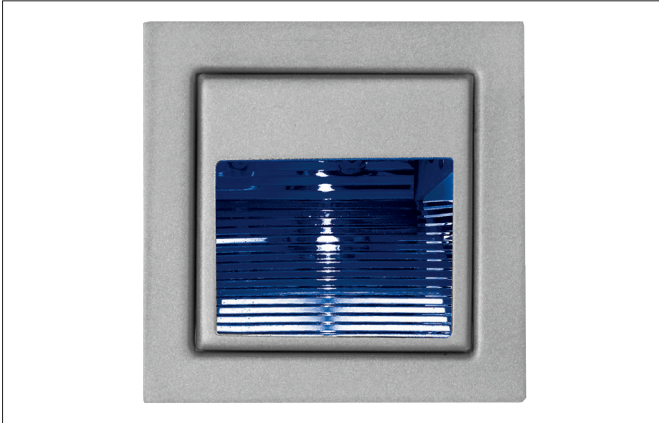

**VERTU LED wall recessed light**

Article no. P3729B

Light.  
For Generations.**Tender**

LED wall recessed light, Square. Ceiling cut-out L x W 70 x 70 mm, Installation depth 40 mm, Weight 0,167 kg, asymmetric optimal light distribution due to a Without cover cover. Luminous flux 20 lm, Power 1 x 1,2 W, Light colour StructureNodeImpl 4028e4bd62d2f-56b0163736140d77f0c, Correlated color temprature (CCT) K, Colour rendering index CRI > 80, Housing material: Steel, Colour: Alu, Permissible ambient temperature (ta): -20 °C - +25 °C, Protection class (EN 61140): III, Degree of protection (DIN EN 60529): IP20, .For connection to an external driver, which is not included in the scope of delivery of the luminaire. Depending on driver dimmable.

Article data	
Article no.	P3729B
GTIN	4250047729877
Series name	VERTU
Short description	LED wall recessed light
Material	Steel
Colour	Alu
Type of surface	Matt
Shape	Square
Built-in width	70 mm
Built-in length	70 mm
Installation depth	40 mm
Width	83 mm
Height	1.5 mm
Weight	0.167 kg

**VERTU LED wall recessed light**

Article no. P3729B

Light.  
For Generations.

Lighting technology	
Colour temperature	blau
Luminous flux	20 lm
System efficiency	17 lm/W
Colour rendering	CRI > 80
Reflector	Glossy
Light sharing	Asymmetric