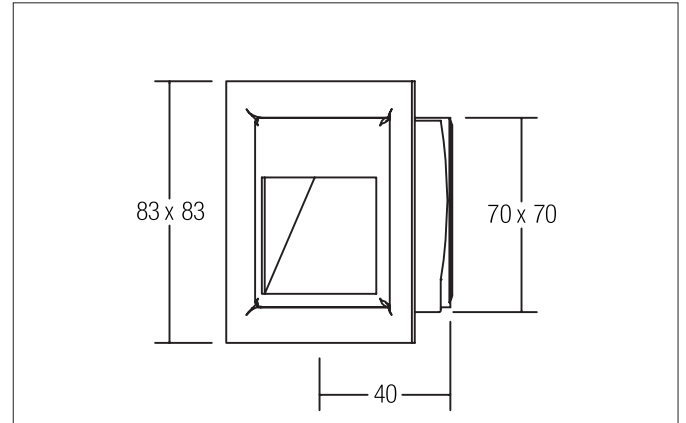

**VERTU LED wall recessed light**

Article no. P3729B

Light.  
For Generations.**Tender**

LED wall recessed light, Square. Ceiling cut-out L x W 70 x 70 mm, Installation depth 40 mm, Weight 0,167 kg, asymmetric optimal light distribution due to a Without cover cover. Luminous flux 20 lm, Power 1 x 1,2 W, Light colour StructureNodeImpl 4028e4bd62d2f-56b0163736140d77f0c, Correlated color temprature (CCT) K, Colour rendering index CRI > 80, Housing material: Steel, Colour: Alu, Permissible ambient temperature (ta): -20 °C - +25 °C, Protection class (EN 61140): III, Degree of protection (DIN EN 60529): IP20, .For connection to an external driver, which is not included in the scope of delivery of the luminaire. Depending on driver dimmable.

Article data	
Article no.	P3729B
GTIN	4250047729877
Series name	VERTU
Short description	LED wall recessed light
Material	Steel
Colour	Alu
Type of surface	Matt
Shape	Square
Built-in width	70 mm
Built-in length	70 mm
Installation depth	40 mm
Width	83 mm
Height	1.5 mm
Weight	0.167 kg

Packing data	
Gross weight	0.182 kg
Length of packaging	85 mm
Packaging width	43 mm
Packaging height	84 mm
Disposal at end of life	This product must not be disposed of with household waste. You are obliged, to dispose of such electrical waste separately. By disposing of electrical waste and other old or defective electronics separately, you support recycling or other forms of re-use. In that way you help to take care and to avoid that harmful substances get into the environment.