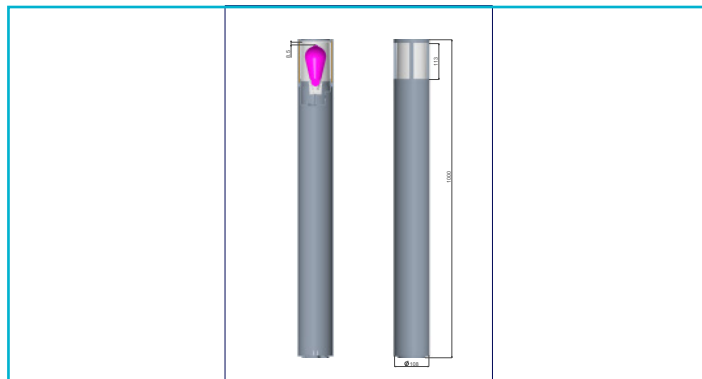

Art. no. 730504

Bollard light Facado II round 1000mm, 1x max 20 W,  
E27, Grey

 DEKOLIGHT

<b>Housing Material</b>	Die-cast aluminium, Polycarbonate
<b>Housing Color</b>	Dark grey
<b>Housing Surface</b>	Matt
<b>Material of Lens</b>	Polycarbonate - PC
<b>Colour of Lens</b>	White
<b>Surface Structure of Lens</b>	Transparent

<b>Protection Class</b>	Protection class I/protective grounding
<b>max. Power</b>	1x max. 20 W
<b>Rated Input Voltage Frequency</b>	220-240 V/AC 50 / 60 Hz
<b>Socket Description</b>	E27
<b>Illuminant Design</b>	A60, A70, ST64
<b>Socket Quantity</b>	1
<b>Connection Type</b>	Connectionbox
<b>Dimmable</b>	Yes
<b>Control technology</b>	Dimmable via optional light source
<b>Motion Detector</b>	No

<b>Execution</b>	Without lamp
------------------	--------------

<b>Light Exit Surfaces</b>	5
<b>Light characteristics</b>	Direct
<b>Light direction</b>	Top, Side

<b>Height</b>	1000 mm
<b>Diameter</b>	108 mm