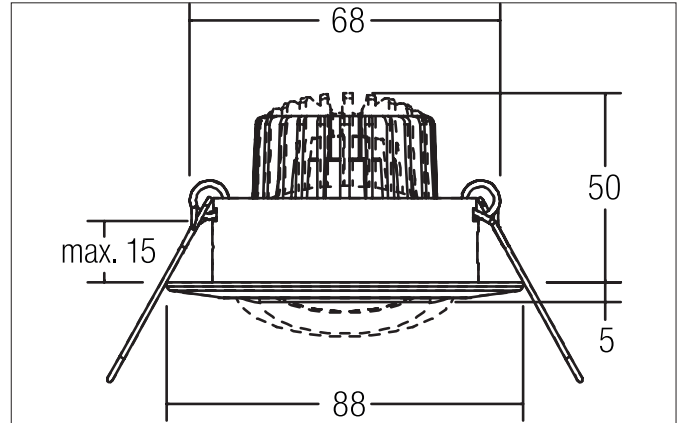

BREENA-R LED recessed spot set, on/off switchable
 Article no. 38141073

Light.
 For Generations.

Tender
 LED recessed spot set, on/off switchable, Round. Toolless ceiling installation by installation springs. Ceiling cut-out Ø 68 mm, Installation depth 50 mm, Outer diameter 88 mm, Weight 0,201 kg, Reflector silver with rotationssymmetrical, deep, wide distributed light intensity. optimal light distribution due to a glass transparent cover. Luminous flux 680 lm, Power 1 x 6 W, System Efficiency 113 lm/W, Light colour warm white, Correlated color temprature (CCT) 3.000 K, Colour rendering index CRI > 80, Housing material: Cast iron / Aluminium / Glass, Colour: White, Permissible ambient temperature (ta): -20 °C - +25 °C, Protection class (EN 61140): II, Degree of protection (DIN EN 60529): IP20. With electronic driver, on/off switchable.

Article data	
Article no.	38141073
GTIN	4251433907602
Series name	BREENA-R
Short description	LED recessed spot set, on/off switchable
Material	Cast iron / Aluminium / Glass
Colour	White
Type of surface	Glossy
Shape	Round
Outer diameter	88 mm
Built-in diameter	68 mm
Installation depth	50 mm
Hight	5 mm
Weight	0.201 kg

BREENA-R LED recessed spot set, on/off switchable

Article no. 38141073

Light.
For Generations.

Packing data	
Gross weight	0.287 kg
Length of packaging	95 mm
Packaging width	75 mm
Packaging height	95 mm
Disposal at end of life	<p>This product must not be disposed of with household waste. You are obliged, to dispose of such electrical waste separately.</p> <p>By disposing of electrical waste and other old or defective electronics separately, you support recycling or other forms of re-use. In that way you help to take care and to avoid that harmful substances get into the environment.</p>