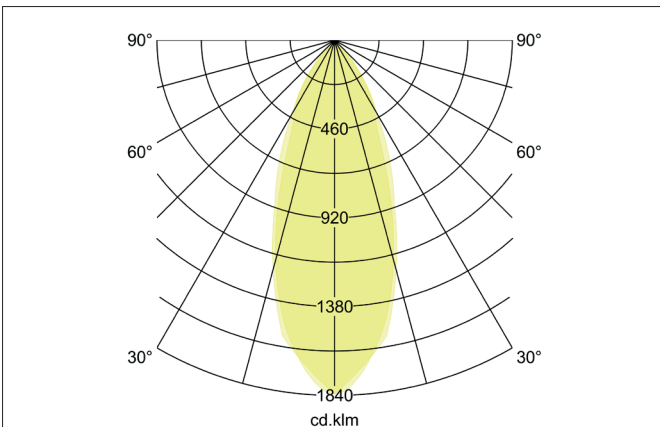

BREENA-R LED recessed spot set, on/off switchable
 Article no. 38141073

Light.
 For Generations.

Tender
 LED recessed spot set, on/off switchable, Round. Toolless ceiling installation by installation springs. Ceiling cut-out Ø 68 mm, Installation depth 50 mm, Outer diameter 88 mm, Weight 0,201 kg, Reflector silver with rotationssymmetrical, deep, wide distributed light intensity. optimal light distribution due to a glass transparent cover. Luminous flux 680 lm, Power 1 x 6 W, System Efficiency 113 lm/W, Light colour warm white, Correlated color temprature (CCT) 3.000 K, Colour rendering index CRI > 80, Housing material: Cast iron / Aluminium / Glass, Colour: White, Permissible ambient temperature (ta): -20 °C - +25 °C, Protection class (EN 61140): II, Degree of protection (DIN EN 60529): IP20. With electronic driver, on/off switchable.

Article data	
Article no.	38141073
GTIN	4251433907602
Series name	BREENA-R
Short description	LED recessed spot set, on/off switchable
Material	Cast iron / Aluminium / Glass
Colour	White
Type of surface	Glossy
Shape	Round
Outer diameter	88 mm
Built-in diameter	68 mm
Installation depth	50 mm
Hight	5 mm
Weight	0.201 kg

BREENA-R LED recessed spot set, on/off switchable

Article no. 38141073

Light.
For Generations.

Lighting technology	
Colour temperature	3.000 K
Light colour	White
Light output	Direct
Luminous flux	680 lm
System efficiency	113 lm/W
Colour rendering	CRI > 80
Reflector	High-gloss
Reflektorfarbe	silver
Beam angle	38°
Light sharing	Symmetric