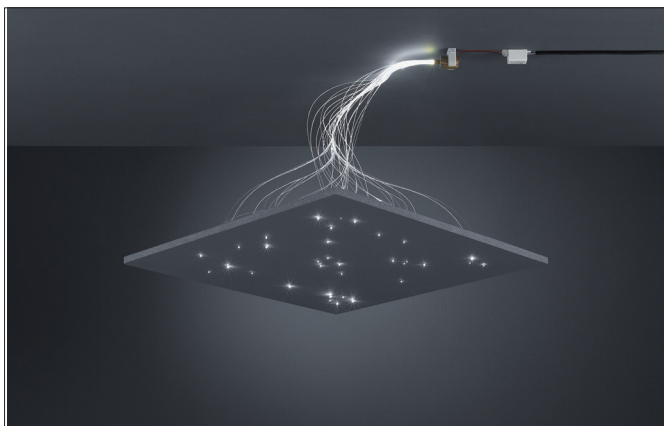

FIBATEC LED starry sky set

Article no. 95 10WW

Licht.
Für Generationen.**Tender**

LED starry sky set. Comprising: 1 x mini-projector - 1 W Power-LED (D 26 x L 35 mm), 1 x fiber bundle, customised: 50-component mixed fiber: 15 x Ø 0.5 mm, length: 1,000 mm, 20 x Ø 0.75 mm, length: 1,000 mm, 10 x Ø 1.0 mm, length: 1,000 mm, 5 x Ø 1.5 mm, length: 1,000 mm. Including Converter (L 52 x W 30 x H 23 mm) for connection with 230-V mains voltage, without fan (thus no noise generation). The set has been designed for an area of approximately 1 m². Degree of protection: according to DIN EN 60529 IP20, Protection class: (EN 61140) II, Voltage: 230V AC 50Hz, Power: 1W, Colour temperature: 3.000 K, With control gear: Yes, Control: on/off.

Article data	
Article no.	95 10WW
GTIN	425 1433922940
Series name	FIBATEC
Kurzbeschreibung	LED starry sky set
weight	0.040 kg
Length of the connection line	1,500 mm

Lighting technology	
Colour temperature	3000 K
Light colour	White
System efficiency	1 lm/W

FIBATEC LED starry sky set

Article no. 9510WW

Licht.
Für Generationen.

Operating technology of the luminaires	
AC nominal voltage max	230 V
Frequenz max.	50 Hz
Protection class	II
Degree of protection	IP20
Ambient temperature	0 bis 40 °C
Control	on/off
Length of the connection line	1,500 mm
Leuchtmittelwechsel möglich	Yes