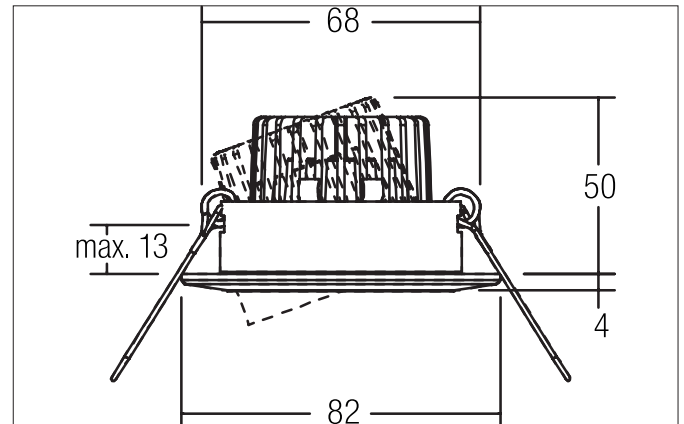

CARYL LED recessed spot set, on/off switchable

Article no. 38303023

Light.
For Generations.**Tender**

LED recessed spot set, on/off switchable, Round. Toolless ceiling installation by installation springs. Ceiling cut-out Ø 68 mm, Installation depth 50 mm, Outer diameter 82 mm, Weight 0,178 kg, Reflector silver with rotationssymmetrical, deep, wide distributed light intensity. optimal light distribution due to a glass transparent cover. Luminous flux 680 lm, Power 1 x 6 W, System Efficiency 113 lm/W, Light colour warm white, Correlated color temprature (CCT) 3.000 K, Colour rendering index CRI > 80, Housing material: Aluminium / Glass, Colour: Chrome, Permissible ambient temperature (ta): -20 °C - +25 °C, Protection class (EN 61140): II, Degree of protection (DIN EN 60529): IP20. With electronic driver, on/off switchable.

Article data	
Article no.	38303023
GTIN	4251433909019
Series name	CARYL
Short description	LED recessed spot set, on/off switchable
Material	Aluminium / Glass
Colour	Chrome
Type of surface	Glossy
Shape	Round
Outer diameter	82 mm
Built-in diameter	68 mm
Installation depth	50 mm
Hight	4 mm
Weight	0.178 kg

CARYL LED recessed spot set, on/off switchable

Article no. 38303023

Light.
For Generations.

Packing data	
Gross weight	0.202 kg
Length of packaging	100 mm
Packaging width	100 mm
Packaging height	100 mm
Disposal at end of life	<p>This product must not be disposed of with household waste. You are obliged, to dispose of such electrical waste separately.</p> <p>By disposing of electrical waste and other old or defective electronics separately, you support recycling or other forms of re-use. In that way you help to take care and to avoid that harmful substances get into the environment.</p>