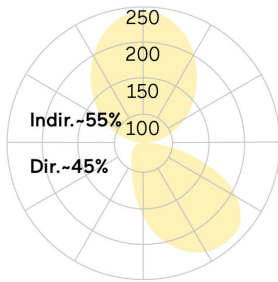

Matric-RX

Pendant light-line - Direct/indirect light distribution

Article code: LRXGBE-840M-L1182-A

Customer / Project: _____

Note: _____

Productname	Matric-RX
Lamp	LED
Installation Type	Pendant light-line
Surface finish	Jet Black
Light characteristics	Direct/indirect light distribution
Colour temperature	4000K
Colour Rendering Index (CRI)	CRI>80
Optical system	Wall-Washer
Control	Switchable
Length L/Diameter D (mm)	L=1182mm
Width W (mm)	W=40mm
Height H (mm)	H=75mm
Current/Power	Medium-Power
Luminous Flux	4000lm
Power consumption	37W
Suspension	Single susp. (Set)
Ceiling rose colour	Ceiling rose: (Matching luminaire`s surface colour
Pendant length (mm)	Pendant length max 1500mm
Degree of protection	IP20
Certification	Prüfzeichen: ENEC
Cable Colour	Power supply: transparent
LED lifetime	L85B10 (tq 25°C) = 50.000h
Photometric code	8 40 / 3 3 9
Photobiological class	RG0 (EN62471)
Indoor/Outdoor	Indoor: ta [ambient] max. 25°C
Weight (kg)	3,5kg