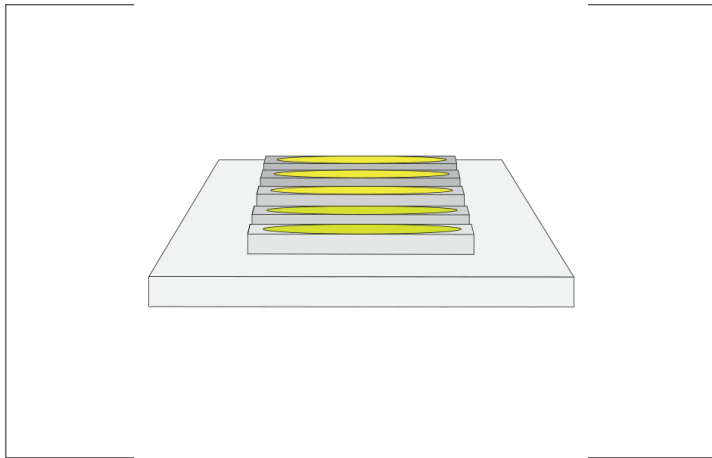

QualityFlex Select flex lighting 50 mm, CRI > 90, 9,6 W / m, IP00

Artikel-Nr. 75202024

QualityFlex Select flex lighting 50 mm, CRI > 90, 9,6 W / m, IP00, white, 2.400K, CRI > 90. LED flex lighting for decorative, technical as well as efficient lighting of light coves, linear applications and backlighting, basic or general lighting of rooms, architectural applications and for areas where high illumination is required, such as indirect or direct lighting, luminous ceilings, gastronomy lighting and much more. Länge: 50.0 mm Lampenleistung je Meter: 9.6 W/m, Schutzart raumseitig: IP00, Schutzklasse: III, Spannung: 24V DC, Abstrahlwinkel: 120.0 °, 120 LEDs pro Meter, Chip-Abstand (Short Pitch) : 8,3mm. Zur Individuellen Anwendung kann die LED-Flexplatine alle 50 mm eingekürzt werden. Die maximale Systemlänge von 5.000mm darf mit einer Einspeisung nicht überschritten werden. This luminaire contains incorporated and non-exchangeable LED light sources

Artikel-Nr.	75202024
Stand:	06.12.2021 11:41

Colour temperature	2400 K
Colour	White
Length	50 mm
Beam angle	120 °
Amount of light sources / fittings	6 Qty
Lamp	LED
scope of delivery	Including connecting cable on one side, length 350 mm

Control	Dimming depending on driver
Voltage	24V
Degree of protection	IP00
Protection class	III
Length	50 mm
Width	8 mm
Aufbauhöhe	1.4 mm
Circuit type	Parallel conduction