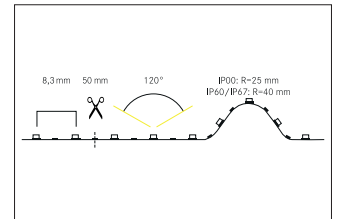

QualityFlex Select flex lighting 50 mm, CRI > 90, 9,6 W / m, IP00

Artikel-Nr. 75202024

QualityFlex Select flex lighting 50 mm, CRI > 90, 9,6 W / m, IP00, white, 2.400K, CRI > 90. LED flex lighting for decorative, technical as well as efficient lighting of light coves, linear applications and backlighting, basic or general lighting of rooms, architectural applications and for areas where high illumination is required, such as indirect or direct lighting, luminous ceilings, gastronomy lighting and much more. Länge: 50.0 mm Lampenleistung je Meter: 9.6 W/m, Schutzart raumseitig: IP00, Schutzklasse: III, Spannung: 24V DC, Abstrahlwinkel: 120.0 °, 120 LEDs pro Meter, Chip-Abstand (Short Pitch) : 8,3mm. Zur Individuellen Anwendung kann die LED-Flexplatine alle 50 mm eingekürzt werden. Die maximale Systemlänge von 5.000mm darf mit einer Einspeisung nicht überschritten werden. This luminaire contains incorporated and non-exchangeable LED light sources

Artikel-Nr.	75202024
Stand:	06.12.2021 11:41

Colour temperature	2400 K
Colour	White
Length	50 mm
Beam angle	120 °
Amount of light sources / fittings	6 Qty
Lamp	LED
scope of delivery	Including connecting cable on one side, length 350 mm

Control	Dimming depending on driver
Voltage	24V
Degree of protection	IP00
Protection class	III
Length	50 mm
Width	8 mm
Aufbauhöhe	1.4 mm
Circuit type	Parallel conduction