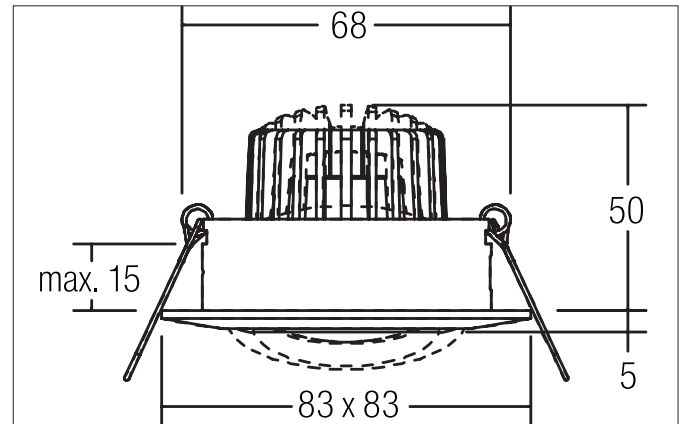

BREENA-S LED recessed spot set, on/off switchable
 Article no. 38142073

Light.
 For Generations.

Tender
 LED recessed spot set, on/off switchable, Square. Toolless ceiling installation by installation springs. Ceiling cut-out Ø 68 mm, Installation depth 50 mm, Length 83 mm, Width 83 mm, Weight 0,108 kg, Reflector silver with rotationssymmetrical, deep, wide distributed light intensity. optimal light distribution due to a glass transparent cover. Luminous flux 680 lm, Power 1 x 6 W, System Efficiency 113 lm/W, Light colour warm white, Correlated color temprature (CCT) 3.000 K, Colour rendering index CRI > 80, Housing material: Cast iron / Aluminium / Glass, Colour: White, Permissible ambient temperature (ta): -20 °C - +25 °C, Protection class (EN 61140): II, Degree of protection (DIN EN 60529): IP20. With electronic driver, on/off switchable.

Article data	
Article no.	38142073
GTIN	4251433908982
Series name	BREENA-S
Short description	LED recessed spot set, on/off switchable
Material	Cast iron / Aluminium / Glass
Colour	White
Type of surface	Glossy
Shape	Square
Built-in diameter	68 mm
Installation depth	50 mm
Length	83 mm
Width	83 mm
Hight	5 mm
Weight	0.108 kg

Operating technology of the luminaire	
Lamp holder	Plug&Play
Power	6 W
Voltage type	DC
Current	350 mA
Lamp	LED
Protection class	III
Degree of protection	IP20
Bulb change possible	Yes

Operating technology of driver	
Length	68 mm
Length	68 mm
Width	35 mm
Width	35 mm
Hight	21 mm
Hight	21 mm
AC nominal voltage min	220 V
AC nominal voltage max	240 V
Frequenz max.	50 Hz
Frequenz max.	50 Hz
Dimmable	No
Control	on/off
Starting current	10 A (max.10ms)
Power min	1 W
Power	7.2 W
Current	350 mA
Degree of protection	IP20
Protection class	II
Flickerfrei	Yes