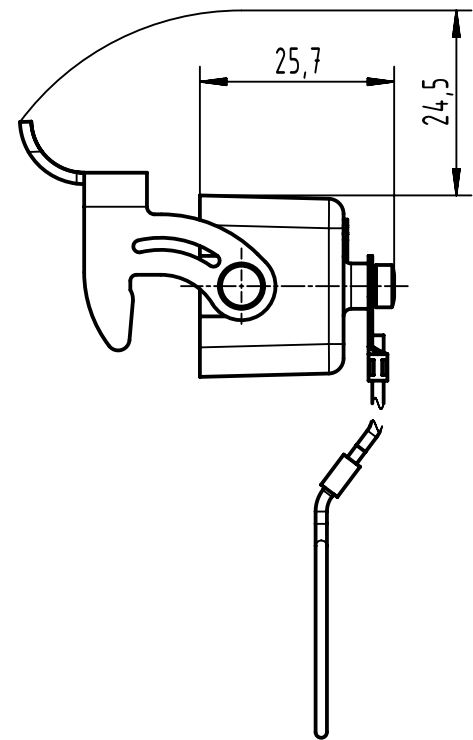

1 2 3 4 5 6

A

B

C

D

	All Dimensions in mm Original Size DIN A4		Scale 1:1	Free size tol.		Ref. Sub. TB 09 37 003 5402 v. 12.03.07		
	All rights reserved Department EL PD		Created by HOLLERT	Inspected by GERB	Standardisation	Date 2022-11-14	State Final Release	
HARTING D-32339 Espelkamp			Title Han M Protect Cover Die Cast for Hood PG				Doc-Key / ECM-Nr. 100197448/UGD/004/B 500000228722	
			Type TB	Number 09 37 003 5402			Rev. B	Page 1/1