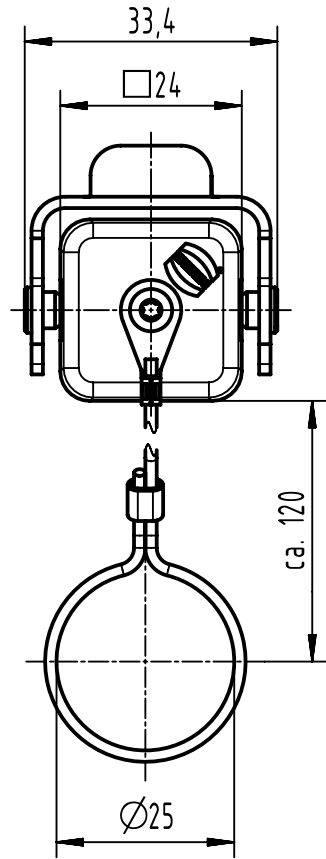

1 2 3 4 5 6

A

B

C

D

	All Dimensions in mm Original Size DIN A4		Scale 1:1	Free size tol.		Ref. Sub. TB 09 37 003 5402 v. 12.03.07		
	All rights reserved Department EL PD		Created by HOLLERT	Inspected by GERB	Standardisation	Date 2022-11-14	State Final Release	
HARTING D-32339 Espelkamp			Title Han M Protect Cover Die Cast for Hood PG				Doc-Key / ECM-Nr. 100197448/UGD/004/B 500000228722	
			Type TB	Number 09 37 003 5402			Rev. B	Page 1/1