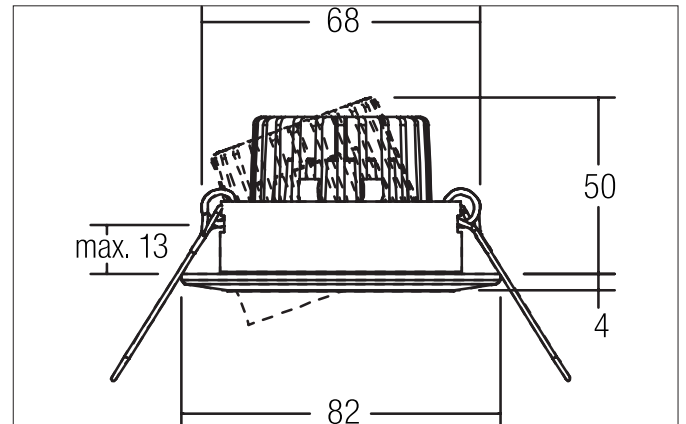

CARYL LED recessed spot set, on/off switchable

Article no. 38303033

Light.
For Generations.**Tender**

LED recessed spot set, on/off switchable, Round. Toolless ceiling installation by installation springs. Ceiling cut-out Ø 68 mm, Installation depth 50 mm, Outer diameter 82 mm, Weight 0,178 kg, Reflector silver with rotationssymmetrical, deep, wide distributed light intensity. optimal light distribution due to a glass transparent cover. Luminous flux 680 lm, Power 1 x 6 W, System Efficiency 113 lm/W, Light colour warm white, Correlated color temprature (CCT) 3.000 K, Colour rendering index CRI > 80, Housing material: Aluminium / Glass, Colour: Chrome, Permissible ambient temperature (ta): -20 °C - +25 °C, Protection class (EN 61140): II, Degree of protection (DIN EN 60529): IP20. With electronic driver, on/off switchable.

Article data	
Article no.	38303033
GTIN	4251433908999
Series name	CARYL
Short description	LED recessed spot set, on/off switchable
Material	Aluminium / Glass
Colour	Chrome
Type of surface	Matt
Shape	Round
Outer diameter	82 mm
Built-in diameter	68 mm
Installation depth	50 mm
Hight	4 mm
Weight	0.178 kg

CARYL LED recessed spot set, on/off switchable

Article no. 38303033

Light.
For Generations.

Lighting technology	
Colour temperature	3.000 K
Light colour	White
Light output	Direct
Luminous flux	680 lm
System efficiency	113 lm/W
Colour rendering	CRI > 80
Reflector	High-gloss
Reflektorfarbe	silver
Beam angle	38°
Light sharing	Symmetric