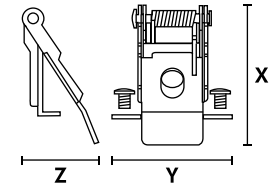

Product type	X mm	Y mm	Z mm
JUNA MOUNTING FRAME 600 SM WH	600	600	65
JUNA MOUNTING FRAME 625 SM WH	625	625	65

Product type	X mm	Y mm	Z mm
JUNA MOUNTING FRAME 600 FM WH	632	632	31
JUNA MOUNTING FRAME 625 FM WH	659	659	31

Product type	X mm	Y mm	Z mm
JUNA MOUNTING CLIPS SET RM	45	35	31

1

2

3

⚙️ Ø 4...5 mm x 25 mm } not included
 ⚙️ Ø 6 mm x 30 mm } included

4

5

1

2

3

4

max. 30 mm

5

6

DROP PROTECTION
(accessory not included)
Item no. EQ10600500

1

2

3

4

585 x 585 mm / 610 x 610 mm

5

max. 15 mm

6

DROP PROTECTION
(accessory not included)
Item no. EQ10600500