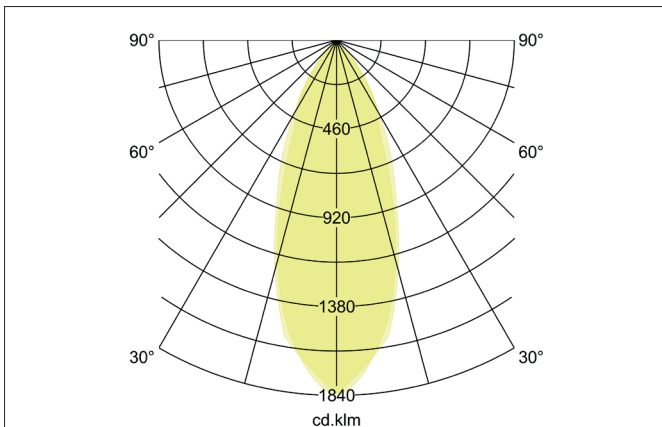

ABRAN LED recessed spot set, on/off switchable
 Article no. 38323253

Light.
 For Generations.

Tender
 LED recessed spot set, on/off switchable, Square. Toolless ceiling installation by installation springs. Ceiling cut-out L x W 80 x 80 mm, Installation depth 50 mm, Length 92 mm, Width 92 mm, Weight 0,214 kg, Reflector silver with rotationssymmetrical, deep, wide distributed light intensity. optimal light distribution due to a glass transparent cover. Luminous flux 680 lm, Power 1 x 6 W, System Efficiency 113 lm/W, Light colour warm white, Correlated color temprature (CCT) 3.000 K, Colour rendering index CRI > 80, Housing material: Aluminium / Glass, Colour: Alu, Permissible ambient temperature (ta): -20 °C - +25 °C, Protection class (EN 61140): II, Degree of protection (DIN EN 60529): IP20. With electronic driver, on/off switchable.

Article data	
Article no.	38323253
GTIN	4251433910282
Series name	ABRAN
Short description	LED recessed spot set, on/off switchable
Material	Aluminium / Glass
Colour	Alu
Type of surface	Matt
Shape	Square
Built-in width	80 mm
Built-in length	80 mm
Installation depth	50 mm
Length	92 mm
Width	92 mm
Hight	4 mm
Weight	0.214 kg

Operating technology of driver	
Length	68 mm
Length	68 mm
Width	35 mm
Width	35 mm
Hight	21 mm
Hight	21 mm
AC nominal voltage min	220 V
AC nominal voltage max	240 V
Frequenz max.	50 Hz
Frequenz max.	50 Hz
Dimmable	No
Control	on/off
Starting current	10 A (max.10ms)
Power min	1 W
Power	7.2 W
Current	350 mA
Degree of protection	IP20
Protection class	II
Flickerfrei	Yes