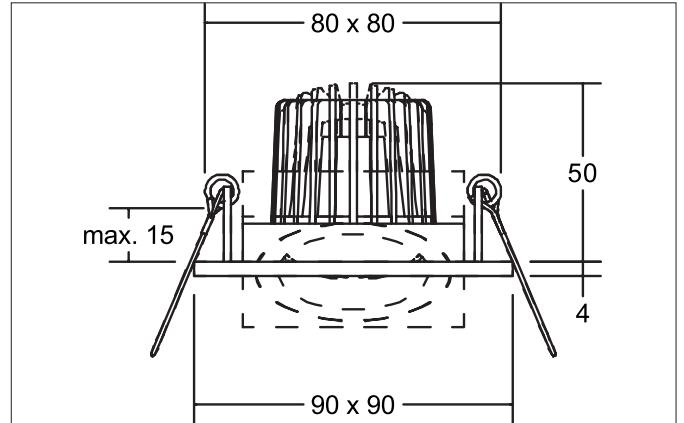

ABRAN LED recessed spot set, on/off switchable
 Article no. 38323253

Light.
 For Generations.

Tender
 LED recessed spot set, on/off switchable, Square. Toolless ceiling installation by installation springs. Ceiling cut-out L x W 80 x 80 mm, Installation depth 50 mm, Length 92 mm, Width 92 mm, Weight 0,214 kg, Reflector silver with rotationssymmetrical, deep, wide distributed light intensity. optimal light distribution due to a glass transparent cover. Luminous flux 680 lm, Power 1 x 6 W, System Efficiency 113 lm/W, Light colour warm white, Correlated color temprature (CCT) 3.000 K, Colour rendering index CRI > 80, Housing material: Aluminium / Glass, Colour: Alu, Permissible ambient temperature (ta): -20 °C - +25 °C, Protection class (EN 61140): II, Degree of protection (DIN EN 60529): IP20. With electronic driver, on/off switchable.

Article data	
Article no.	38323253
GTIN	4251433910282
Series name	ABRAN
Short description	LED recessed spot set, on/off switchable
Material	Aluminium / Glass
Colour	Alu
Type of surface	Matt
Shape	Square
Built-in width	80 mm
Built-in length	80 mm
Installation depth	50 mm
Length	92 mm
Width	92 mm
Hight	4 mm
Weight	0.214 kg

ABRAN LED recessed spot set, on/off switchable

Article no. 38323253

Light.
For Generations.

Lighting technology	
Colour temperature	3.000 K
Light colour	White
Light output	Direct
Luminous flux	680 lm
System efficiency	113 lm/W
Colour rendering	CRI > 80
Reflector	High-gloss
Reflektorfarbe	silver
Beam angle	38°
Light sharing	Symmetric

Operating technology of driver	
Length	68 mm
Length	68 mm
Width	35 mm
Width	35 mm
Hight	21 mm
Hight	21 mm
AC nominal voltage min	220 V
AC nominal voltage max	240 V
Frequenz max.	50 Hz
Frequenz max.	50 Hz
Dimmable	No
Control	on/off
Starting current	10 A (max.10ms)
Power min	1 W
Power	7.2 W
Current	350 mA
Degree of protection	IP20
Protection class	II
Flickerfrei	Yes