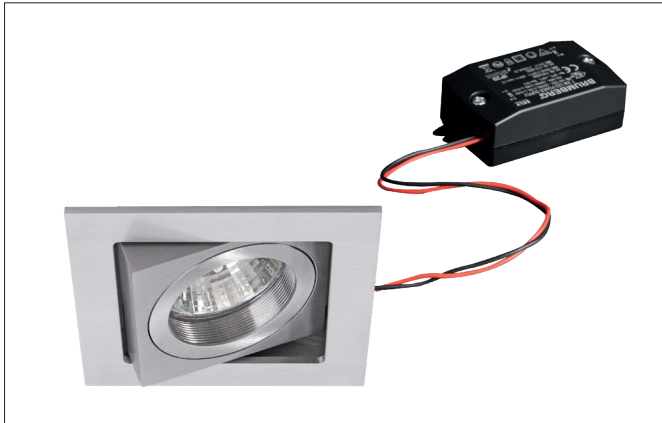

ABRAN LED recessed spot set, on/off switchable
 Article no. 38323253

Light.
 For Generations.

Tender
 LED recessed spot set, on/off switchable, Square. Toolless ceiling installation by installation springs. Ceiling cut-out L x W 80 x 80 mm, Installation depth 50 mm, Length 92 mm, Width 92 mm, Weight 0,214 kg, Reflector silver with rotationssymmetrical, deep, wide distributed light intensity. optimal light distribution due to a glass transparent cover. Luminous flux 680 lm, Power 1 x 6 W, System Efficiency 113 lm/W, Light colour warm white, Correlated color temprature (CCT) 3.000 K, Colour rendering index CRI > 80, Housing material: Aluminium / Glass, Colour: Alu, Permissible ambient temperature (ta): -20 °C - +25 °C, Protection class (EN 61140): II, Degree of protection (DIN EN 60529): IP20. With electronic driver, on/off switchable.

Article data	
Article no.	38323253
GTIN	4251433910282
Series name	ABRAN
Short description	LED recessed spot set, on/off switchable
Material	Aluminium / Glass
Colour	Alu
Type of surface	Matt
Shape	Square
Built-in width	80 mm
Built-in length	80 mm
Installation depth	50 mm
Length	92 mm
Width	92 mm
Hight	4 mm
Weight	0.214 kg

ABRAN LED recessed spot set, on/off switchable

Article no. 38323253

Light.
For Generations.

Lighting technology	
Colour temperature	3.000 K
Light colour	White
Light output	Direct
Luminous flux	680 lm
System efficiency	113 lm/W
Colour rendering	CRI > 80
Reflector	High-gloss
Reflektorfarbe	silver
Beam angle	38°
Light sharing	Symmetric

Operating technology of the luminaire	
Lamp holder	Plug&Play
Power	6 W
Voltage type	DC
Current	350 mA
Lamp	LED
Protection class	III
Degree of protection	IP20
Bulb change possible	The light source of this luminaire may only be replaced by the manufacturer or a service technician commissioned by him or a similarly qualified person.