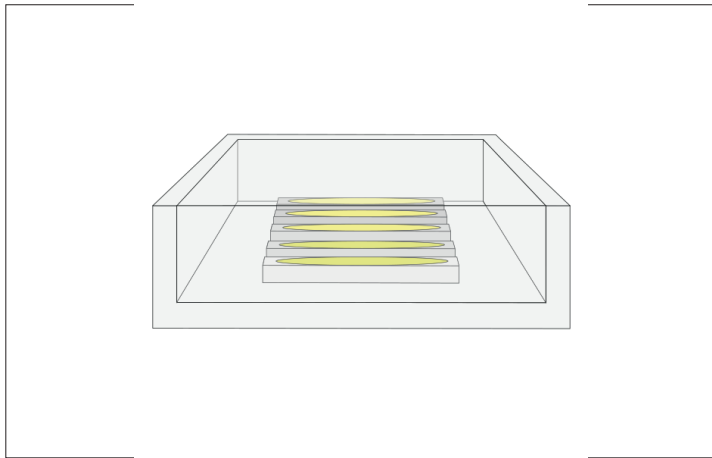

QualityFlex Select flex lighting 50 mm, CRI > 90, 9,6 W / m, IP67

Artikel-Nr. 75272005

QualityFlex Select flex lighting 50 mm, CRI > 90, 9,6 W / m, IP67, white, 6.000K, CRI > 90. LED flex lighting for decorative, technical as well as efficient lighting of light coves, linear applications and backlighting, basic or general lighting of rooms, architectural applications and for areas where high illumination is required, such as indirect or direct lighting, luminous ceilings, gastronomy lighting and much more. Länge: 50.0 mm Lampenleistung je Meter: 9.6 W/m, Schutzart raumseitig: IP67, Schutzklasse: III, Spannung: 24V DC, Abstrahlwinkel: 120.0 °, 120 LEDs pro Meter, Chip-Abstand (Short Pitch) : 8,3mm. Zur Individuellen Anwendung kann die LED-Flexplatine alle 50 mm eingekürzt werden. Bei Kürzung der LED-Flexplatine muss der IP-Schutz bauseits wiederhergestellt werden. Die maximale Systemlänge von 5.000mm darf mit einer Einspeisung nicht überschritten werden. This luminaire contains incorporated and non-exchangeable LED light sources.

Artikel-Nr.	75272005
Stand:	06.12.2021 12:25

Colour temperature	6000 K
Colour	White
Length	50 mm
Beam angle	120 °
Amount of light sources / fittings	6 Qty
Lamp	LED
scope of delivery	Including connecting cable on one side, length 350 mm

Control	Dimming depending on driver
Voltage	24V
Degree of protection	IP67
Protection class	III
Length	50 mm
Width	11 mm
Aufbauhöhe	4.8 mm
Circuit type	Parallel conduction