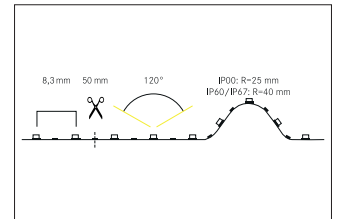

QualityFlex Select flex lighting 50 mm, CRI > 90, 9,6 W / m, IP67

Artikel-Nr. 75272005

QualityFlex Select flex lighting 50 mm, CRI > 90, 9,6 W / m, IP67, white, 6.000K, CRI > 90. LED flex lighting for decorative, technical as well as efficient lighting of light coves, linear applications and backlighting, basic or general lighting of rooms, architectural applications and for areas where high illumination is required, such as indirect or direct lighting, luminous ceilings, gastronomy lighting and much more. Länge: 50.0 mm Lampenleistung je Meter: 9.6 W/m, Schutzart raumseitig: IP67, Schutzklasse: III, Spannung: 24V DC, Abstrahlwinkel: 120.0 °, 120 LEDs pro Meter, Chip-Abstand (Short Pitch) : 8,3mm. Zur Individuellen Anwendung kann die LED-Flexplatine alle 50 mm eingekürzt werden. Bei Kürzung der LED-Flexplatine muss der IP-Schutz bauseits wiederhergestellt werden. Die maximale Systemlänge von 5.000mm darf mit einer Einspeisung nicht überschritten werden. This luminaire contains incorporated and non-exchangeable LED light sources.

Artikel-Nr.	75272005
Stand:	06.12.2021 12:25

Colour temperature	6000 K
Colour	White
Length	50 mm
Beam angle	120 °
Amount of light sources / fittings	6 Qty
Lamp	LED
scope of delivery	Including connecting cable on one side, length 350 mm

Control	Dimming depending on driver
Voltage	24V
Degree of protection	IP67
Protection class	III
Length	50 mm
Width	11 mm
Aufbauhöhe	4.8 mm
Circuit type	Parallel conduction