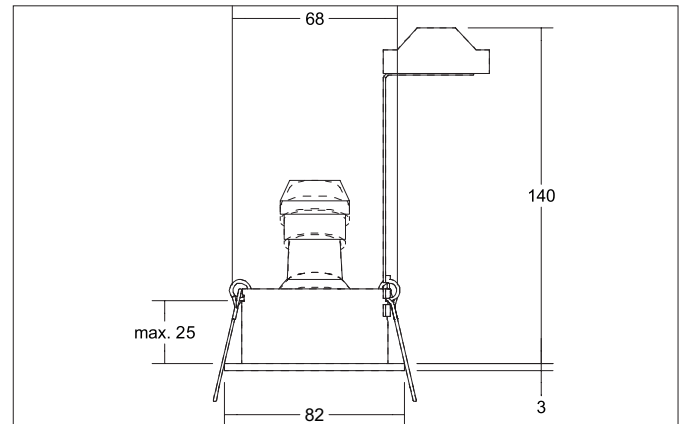

TIRRELdeep Recessed spot, GU10
Article no. 36063250

Light.
For Generations.

Tender

Recessed spot, GU10, Round. Toolless ceiling installation by installation springs. Ceiling cut-out \varnothing 68 mm, Installation depth 140 mm, Outer diameter 82 mm, Weight 0,127 kg, with rotationssymmetrical, deep, wide distributed light intensity. optimal light distribution due to a Without cover cover. with Lamp holder GU10 max: 50 W, Delivery without bulb. Housing material: Aluminium, Colour: Alu, Permissible ambient temperature (ta): -20 °C - +25 °C, Protection class (EN 61140): II, Degree of protection (DIN EN 60529): IP20. For direct connection to mains voltage, Other dimmable.

Article data	
Article no.	36063250
GTIN	4251433950721
Series name	TIRRELdeep
Short description	Recessed spot, GU10
Material	Aluminium
Colour	Alu
Type of surface	Matt
Shape	Round
Outer diameter	82 mm
Built-in diameter	68 mm
Installation depth	140 mm
Height	3 mm
Weight	0.127 kg

TIRRELdeep Recessed spot, GU10
Article no. 36063250

Light.
 For Generations.

Operating technology of the luminaire	
Voltage type	AC
AC nominal voltage max	230 V
Frequenz max.	50 Hz
Lamp	for LED-retrofill lamp
Lamp holder	GU10
Protection class	II
Degree of protection	IP20
Control	Other
Bulb change possible	Yes

Packing data	
Gross weight	0.174 kg
Length of packaging	140 mm
Packaging width	110 mm
Packaging height	120 mm
Disposal at end of life	This product must not be disposed of with household waste. You are obliged, to dispose of such electrical waste separately. By disposing of electrical waste and other old or defective electronics separately, you support recycling or other forms of re-use. In that way you help to take care and to avoid that harmful substances get into the environment.