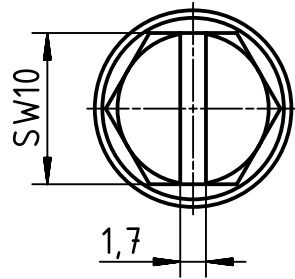

1 2 3 4 5 6

A

B

C

D

X (2:1)

	All Dimensions in mm Original Size DIN A4		Scale 1:2	Free size tol.		Ref.
						Sub.
	All rights reserved		Created by FINKEV	Inspected by GERB	Standardisation TIEMANNA	Date 2015-11-13
	Department EL PD - DE					State Final Release
HARTING Electric GmbH & Co. KG D-32339 Espelkamp			Title HAN 24 HPR cover - screw locking			Doc-Key / ECM-Nr. 100516629/UGD/001/D 500000094164
			Type TB	Number 09 40 024 5415		Rev. D Page 1/1