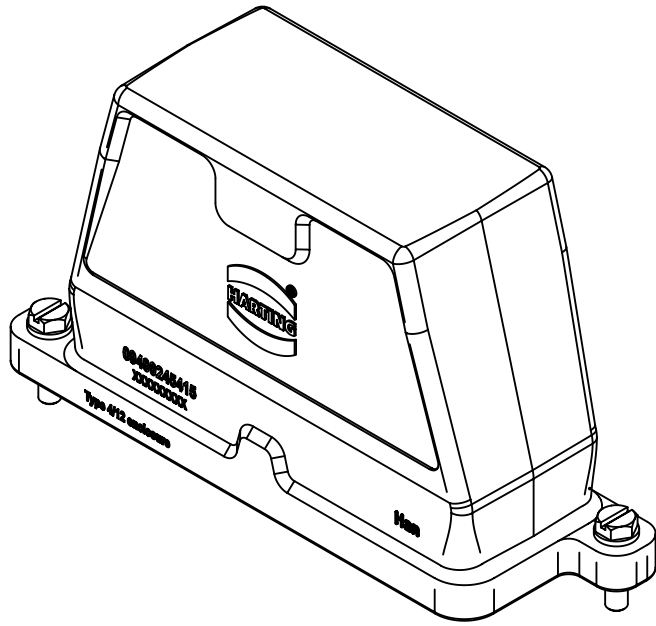

1 2 3 4 5 6

A

B

C

D

X (2:1)

	All Dimensions in mm Original Size DIN A4		Scale 1:2	Free size tol.		Ref.
						Sub.
	All rights reserved		Created by FINKEV	Inspected by GERB	Standardisation TIEMANNA	Date 2015-11-13
	Department EL PD - DE					State Final Release
HARTING Electric GmbH & Co. KG D-32339 Espelkamp			Title HAN 24 HPR cover - screw locking			Doc-Key / ECM-Nr. 100516629/UGD/001/D 500000094164
			Type TB	Number 09 40 024 5415		Rev. D Page 1/1