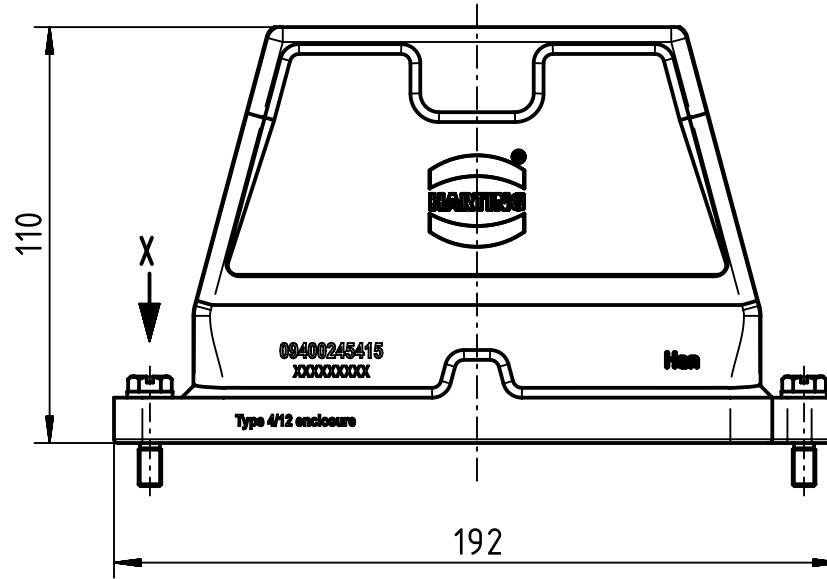

1 2 3 4 5 6

A

B

C

D

X (2:1)

	All Dimensions in mm Original Size DIN A4		Scale 1:2	Free size tol.		Ref.
						Sub.
	All rights reserved		Created by FINKEV	Inspected by GERB	Standardisation TIEMANNA	Date 2015-11-13
	Department EL PD - DE					State Final Release
HARTING Electric GmbH & Co. KG D-32339 Espelkamp			Title HAN 24 HPR cover - screw locking			Doc-Key / ECM-Nr. 100516629/UGD/001/D 500000094164
			Type TB	Number 09 40 024 5415		Rev. D Page 1/1