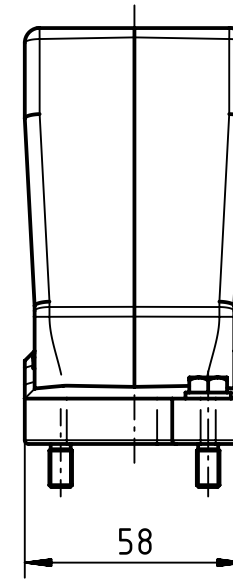

1 2 3 4 5 6

A

B

C

D

X (2:1)

	All Dimensions in mm Original Size DIN A4		Scale 1:2	Free size tol.		Ref.
						Sub.
	All rights reserved		Created by FINKEV	Inspected by GERB	Standardisation TIEMANNA	Date 2015-11-13
	Department EL PD - DE					State Final Release
HARTING Electric GmbH & Co. KG D-32339 Espelkamp			Title HAN 24 HPR cover - screw locking			Doc-Key / ECM-Nr. 100516629/UGD/001/D 500000094164
			Type TB	Number 09 40 024 5415		Rev. D Page 1/1