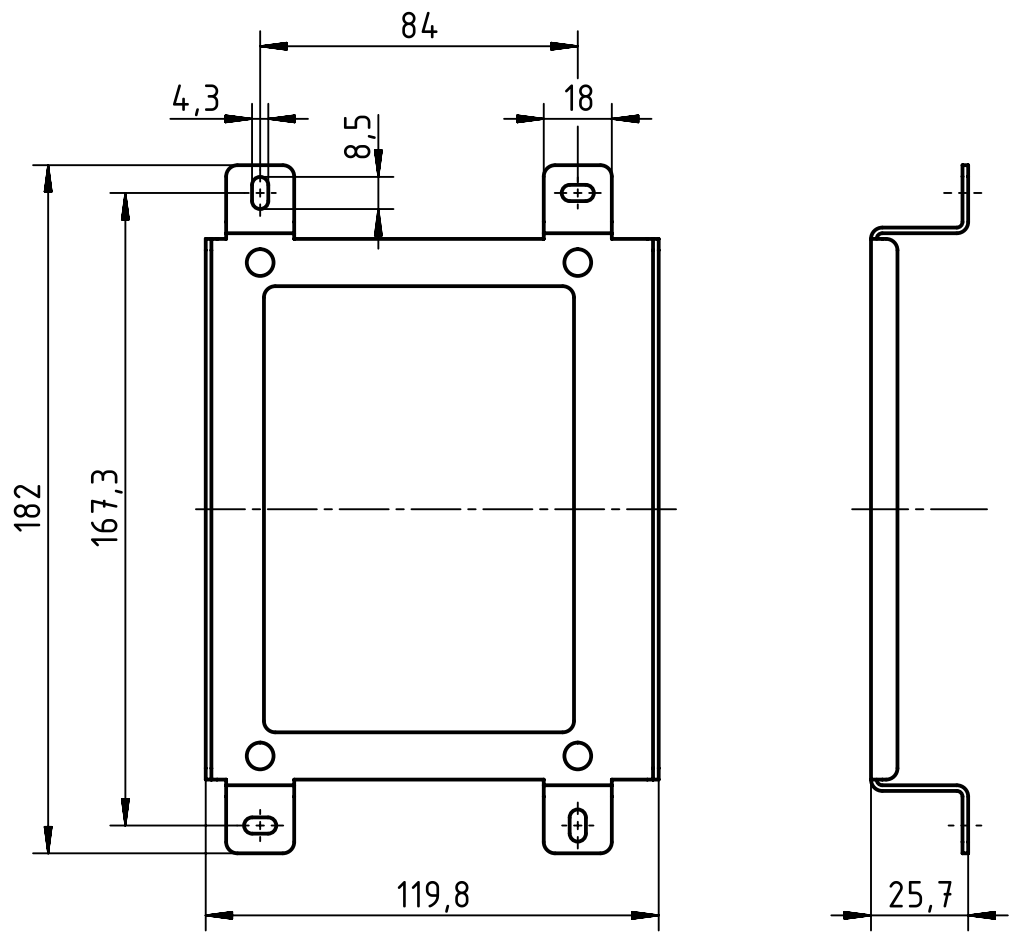

1 2 3 4 5 6

A
B
C
D

views excluding screws

	All rights reserved Department EL PD - DE	All Dimensions in mm Original Size DIN A4		Scale 1:2	Free size tol.	Ref. Sub.	
		Created by STICKFORTH	Inspected by WULF	Standardisation TIEMANNA	Date 2015-03-09	State Final Release	
HARTING Electric GmbH & Co. KG D-32339 Espelkamp		Title Ha-VIS MK3000 Cover25				Doc-Key / ECM-Nr. 100606263/UGD/001/A 500000083675	
		Type TB	Number 24 98 100 0000			Rev. A	Page 1/1