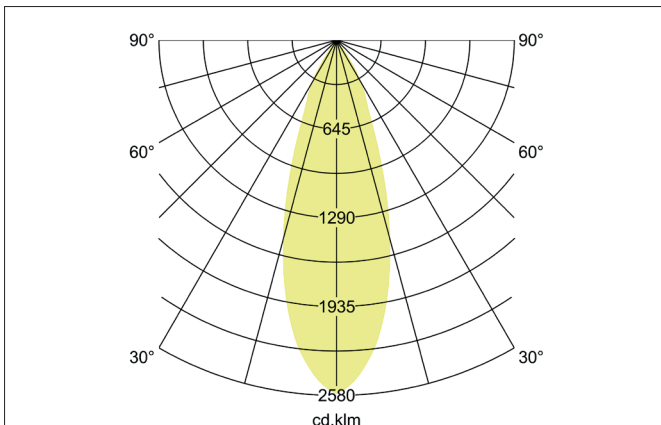

TRAXX MAXI LED pendant luminaire, on/off switchable

Article no. 88883164

Light.
For Generations.**Tender**

LED pendant luminaire, on/off switchable, Round. Ceiling cut-out Installation depth mm, Weight 0,914 kg, with rotationssymmetrical, deep, wide distributed light intensity. optimal light distribution due to a glass transparent cover. Luminous flux 3.590 lm, Power 1 x 28 W, Light colour neutral white, Correlated color temprature (CCT) 4.000 K, Colour rendering index CRI > 90, Rated life time L80/B50 at 25 °C: 50.000 h, Housing material: Aluminium / Glass / Plastic, Colour: Silver structure, Permissible ambient temperature (ta): -20 °C - +25 °C, Protection class (EN 61140): I, Degree of protection (DIN EN 60529): IP20, .With electronic driver, on/off switchable.

Article data	
Article no.	88883164
GTIN	4251433976547
Series name	TRAXX MAXI
Short description	LED pendant luminaire, on/off switchable
Material	Aluminium / Glass / Plastic
Colour	Silver
Type of surface	Structure
Shape	Round
Hight	163 mm
Weight	0.914 kg

TRAXX MAXI LED pendant luminaire, on/off switchable

Article no. 88883164

Light.
For Generations.

Lighting technology	
Colour temperature	4.000 K
Light colour	White
Light output	Direct
Luminous flux	3,590 lm
System efficiency	128 lm/W
McAdam-Step	McAdam-Step 3
Colour rendering	CRI > 90
Reflector	High-gloss
Beam angle	30°
Light sharing	Symmetric
Adjustable color temperature	No