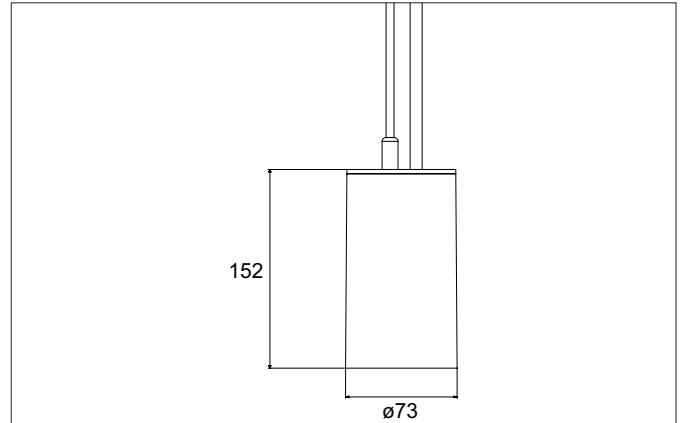

TRAXX MAXI LED pendant luminaire, on/off switchable

Article no. 88883164

Light.
For Generations.**Tender**

LED pendant luminaire, on/off switchable, Round. Ceiling cut-out Installation depth mm, Weight 0,914 kg, with rotationssymmetrical, deep, wide distributed light intensity. optimal light distribution due to a glass transparent cover. Luminous flux 3.590 lm, Power 1 x 28 W, Light colour neutral white, Correlated color temprature (CCT) 4.000 K, Colour rendering index CRI > 90, Rated life time L80/B50 at 25 °C: 50.000 h, Housing material: Aluminium / Glass / Plastic, Colour: Silver structure, Permissible ambient temperature (ta): -20 °C - +25 °C, Protection class (EN 61140): I, Degree of protection (DIN EN 60529): IP20, .With electronic driver, on/off switchable.

Article data	
Article no.	88883164
GTIN	4251433976547
Series name	TRAXX MAXI
Short description	LED pendant luminaire, on/off switchable
Material	Aluminium / Glass / Plastic
Colour	Silver
Type of surface	Structure
Shape	Round
Hight	163 mm
Weight	0.914 kg

TRAXX MAXI LED pendant luminaire, on/off switchable

Article no. 88883164

Light.
For Generations.

Lighting technology	
Colour temperature	4.000 K
Light colour	White
Light output	Direct
Luminous flux	3,590 lm
System efficiency	128 lm/W
McAdam-Step	McAdam-Step 3
Colour rendering	CRI > 90
Reflector	High-gloss
Beam angle	30°
Light sharing	Symmetric
Adjustable color temperature	No

Packing data	
Gross weight	0.98 kg
Length of packaging	170 mm
Packaging width	170 mm
Packaging height	110 mm
Disposal at end of life	This product must not be disposed of with household waste. You are obliged, to dispose of such electrical waste separately. By disposing of electrical waste and other old or defective electronics separately, you support recycling or other forms of re-use. In that way you help to take care and to avoid that harmful substances get into the environment.