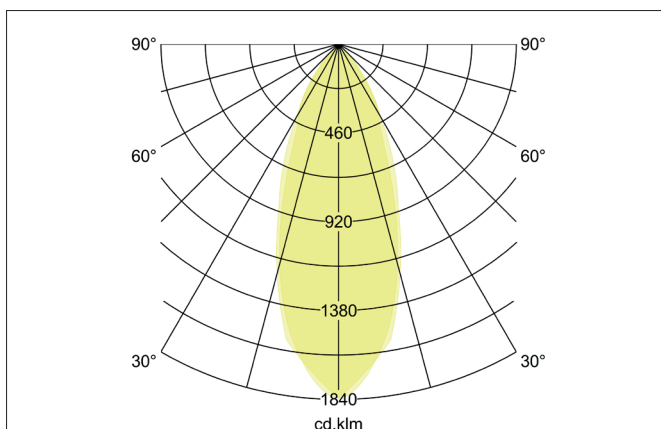

TIRREL-S LED recessed spot set, DALI dimmable, incl. connection**box**

Article no. 41444073

Light.
For Generations.**Tender**

LED recessed spot set, DALI dimmable, incl. connection box, Square. Toolless ceiling installation by installation springs. Ceiling cut-out Ø 68 mm, Installation depth 50 mm, Length 82 mm, Width 82 mm, Weight 0,285 kg, Reflector silver with rotationssymmetrical, deep, wide distributed light intensity. optimal light distribution due to a glass transparent cover. Luminous flux 680 lm, Power 1 x 6 W, System Efficiency 113 lm/W, Light colour warm white, Correlated color temperature (CCT) 3.000 K, Colour rendering index CRI > 80, Housing material: Aluminium / Glass, Colour: Chrome, Permissible ambient temperature (ta): -20 °C - +25 °C, Protection class (EN 61140): II, Degree of protection (DIN EN 60529): IP20, .With electronic driver, DALI-2 dimmable.

Product Benefits

- LED recessed spot in square design made of solid aluminum with LED module 6 W (3,000 K) and dimmable DALI converter WITHOUT glow-in-the-dark effect.
- Ceiling cut-out 68 mm, diameter 82 mm, installation depth 50 mm, IP20.
- Pivoting range 25°.
- Large color variation. Without visible snap ring.
- Classic, formally restrained design.
- In the same optics also in GX5.3 or GU10 version and as a dimmable trailing-edge phase or DALI and as a loudspeaker version.
- In addition, in the same surface structure and in the same color also available in round design.

Lighting technology	
Colour temperature	3.000 K
Light colour	White
Light output	Direct
Luminous flux	680 lm
System efficiency	113 lm/W
Colour rendering	CRI > 80
Reflector	High-gloss
Reflektorfarbe	silver
Beam angle	38°
Light sharing	Symmetric