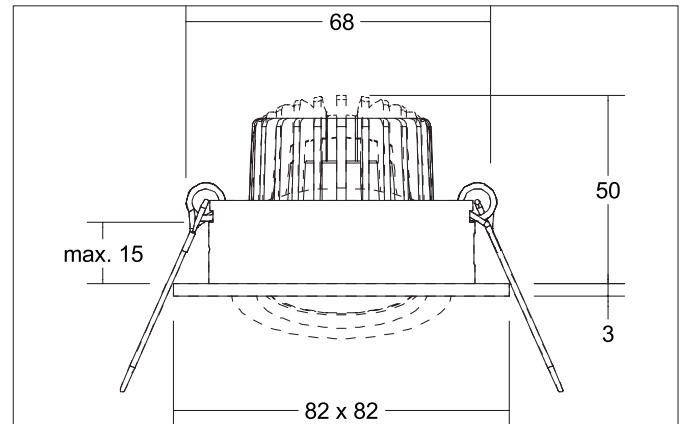

TIRREL-S LED recessed spot set, DALI dimmable, incl. connection**box**

Article no. 41444073

Light.
For Generations.**Tender**

LED recessed spot set, DALI dimmable, incl. connection box, Square. Toolless ceiling installation by installation springs. Ceiling cut-out Ø 68 mm, Installation depth 50 mm, Length 82 mm, Width 82 mm, Weight 0,285 kg, Reflector silver with rotationssymmetrical, deep, wide distributed light intensity. optimal light distribution due to a glass transparent cover. Luminous flux 680 lm, Power 1 x 6 W, System Efficiency 113 lm/W, Light colour warm white, Correlated color temperature (CCT) 3.000 K, Colour rendering index CRI > 80, Housing material: Aluminium / Glass, Colour: Chrome, Permissible ambient temperature (ta): -20 °C - +25 °C, Protection class (EN 61140): II, Degree of protection (DIN EN 60529): IP20, .With electronic driver, DALI-2 dimmable.

Product Benefits

- LED recessed spot in square design made of solid aluminum with LED module 6 W (3,000 K) and dimmable DALI converter WITHOUT glow-in-the-dark effect.
- Ceiling cut-out 68 mm, diameter 82 mm, installation depth 50 mm, IP20.
- Pivoting range 25°.
- Large color variation. Without visible snap ring.
- Classic, formally restrained design.
- In the same optics also in GX5.3 or GU10 version and as a dimmable trailing-edge phase or DALI and as a loudspeaker version.
- In addition, in the same surface structure and in the same color also available in round design.

TIRREL-S LED recessed spot set, DALI dimmable, incl. connection**box**

Article no. 41444073

Light.
For Generations.

Article data	
Article no.	41444073
GTIN	4251433951100
Series name	TIRREL-S
Short description	LED recessed spot set, DALI dimmable, incl. connection box
Material	Aluminium / Glass
Colour	Chrome
Type of surface	Matt
Shape	Square
Built-in diameter	68 mm
Installation depth	50 mm
Length	82 mm
Width	82 mm
Height	3 mm
Scope of delivery	Incl. 5-pole connection box
Weight	0.285 kg