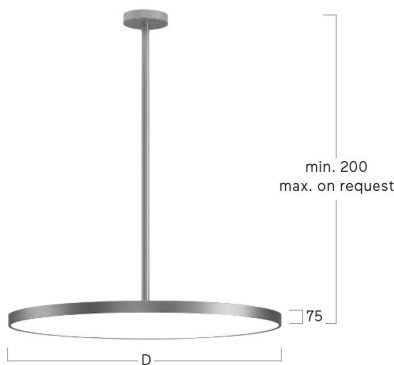

## Basic-P1

Pendant luminaire - Direct/indirect light distribution

Article code: BP1ABL-830M-D900-P

Illustrations may only be similar and serve as an orientation.

Basic-P1. LED. Pendant luminaire. Luminaire body made of high-quality aluminum profile. Surface finish Jet Black. Direct/indirect light distribution. Colour temperature: 3000K (Warm White). Colour Rendering Index (CRI): >80. Microprismatic screen for uniform illumination and reduced luminance in office areas. UGR<=19. Dimmable DALI. DxH (round). D=900mm. H=75mm. Rod suspension with ceiling rose (Set). Pendant length on request. Ceiling rose: Matching luminaire's surface colour. Medium-power

## Basic-P1

Pendant luminaire - Direct/indirect light distribution

Article code: BP1ABL-830M-D900-P

Customer / Project: \_\_\_\_\_

Note: \_\_\_\_\_

Productname	Basic-P1
Lamp	LED
Installation Type	Pendant luminaire
Surface finish	Jet Black
Light characteristics	Direct/indirect light distribution
Colour temperature	3000K
Colour Rendering Index (CRI)	CRI>80
Optical system	Microprismatic screen
Control	Dimmable (DALI)
Length L/Diameter D (mm)	D=900mm
Height H (mm)	H=75mm
Current/Power	Medium-Power
Luminous Flux	18139lm
Power consumption	131W
Suspension	Rod susp. (Set)
Ceiling rose colour	Ceiling rose: Matching luminaire`s surface colour
Pendant length (mm)	Pendant length on request
Degree of protection	IP40
Certification	Prüfzeichen: ENEC
LED lifetime	L85B10 (tq 25°C) = 50.000h
UGR	UGR<=19
Photometric code	8 30 / 3 3 9
Photobiological class	RG0 (EN62471)
Indoor/Outdoor	Indoor: ta [ambient] max. 25°C
Weight (kg)	13,1kg