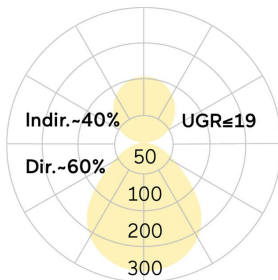

lightnet

Basic-P1

Pendant luminaire - Direct/indirect light distribution

Article code: BP1ABL-830M-D900-P

Customer / Project: _____

Note: _____

Productname	Basic-P1
Lamp	LED
Installation Type	Pendant luminaire
Surface finish	Jet Black
Light characteristics	Direct/indirect light distribution
Colour temperature	3000K
Colour Rendering Index (CRI)	CRI>80
Optical system	Microprismatic screen
Control	Dimmable (DALI)
Length L/Diameter D (mm)	D=900mm
Height H (mm)	H=75mm
Current/Power	Medium-Power
Luminous Flux	18139lm
Power consumption	131W
Suspension	Rod susp. (Set)
Ceiling rose colour	Ceiling rose: Matching luminaire`s surface colour
Pendant length (mm)	Pendant length on request
Degree of protection	IP40
Certification	Prüfzeichen: ENEC
LED lifetime	L85B10 (tq 25°C) = 50.000h
UGR	UGR<=19
Photometric code	8 30 / 3 3 9
Photobiological class	RG0 (EN62471)
Indoor/Outdoor	Indoor: ta [ambient] max. 25°C
Weight (kg)	13,1kg