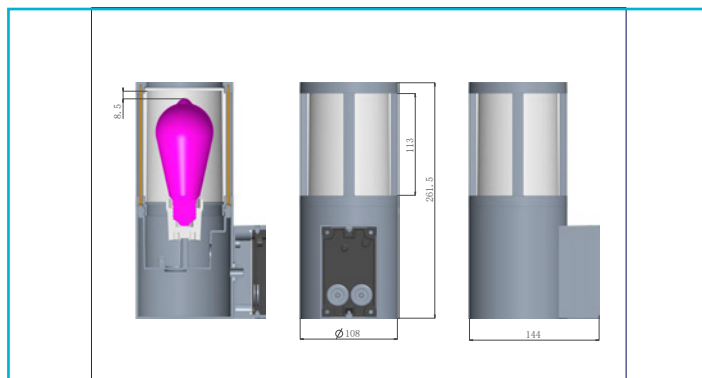

Art. no. 731153

Surface-mounted wall light Facado II round, 1x max 20 W, Grey

 DEKOLIGHT

Housing Material	Die-cast aluminium, Polycarbonate
Housing Color	Dark grey
Housing Surface	Matt
Material of Lens	Polycarbonate - PC
Colour of Lens	Smoke-coloured
Surface Structure of Lens	Transparent

Protection Class	Protection class I/protective grounding
max. Power	1x max. 20 W
Rated Input Voltage Frequency	220-240 V/AC 50 / 60 Hz
Socket Description	E27
Illuminant Design	A60, A70, ST64
Socket Quantity	1
Connection Type	Connectionbox
Dimmable	Yes
Control technology	Dimmable via optional light source
Motion Detector	No

Execution Without lamp

Light Exit Surfaces	5
Light characteristics	Direct
Light direction	Top, Side

Length	144 mm
Height	261.5 mm
Diameter	108 mm

Working Temperature	-20 to 40 °C
Storage Temperature	-10 to 60 °C
IP Protection Class	IP 65