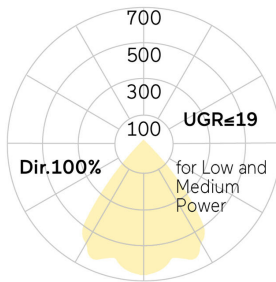

(rectangular). L=1518mm. W=70mm. H=75mm. Medium-power current. 3750lm. 27W. 4,1kg. Binning initial <= MacAdam 3. IP20. Protection class I. CE, UKCA marking. Prüfzeichen: ENEC. IK02. 220-240V. 50-60 Hz. RG0 (EN62471). Luminous flux reduction up to 0,3%/1.000 operating hours. Nominal failure rate: 0,2%/1.000 operating hours. L85B10 (tq 25°C) = 50.000h. 5 years warranty. Manufacturer: Lightnet GmbH, ISO 9001:2015 certificated

lightnet

Matric-F3

Recessed mounted light line, mounting brackets
incl - Direct light distribution

Article code: LF3LEE-840M-L1518-A

Customer / Project: _____

Note: _____

Productname	Matric-F3
Lamp	LED
Installation Type	Recessed mounted light line, mounting brackets incl
Surface finish	Silver Anodised
Light characteristics	Direct light distribution
Colour temperature	4000K
Colour Rendering Index (CRI)	CRI>80
Optical system	Lens Louvre
Reflector Colour Inside	Reflector: Satin Silver
Control	Switchable
Length L/Diameter D (mm)	L=1518mm
Width W (mm)	W=70mm
Height H (mm)	H=75mm
Current/Power	Medium-Power
Luminous Flux	3750lm
Power consumption	27W
Degree of protection	IP20
Certification	Prüfzeichen: ENEC
LED lifetime	L85B10 (tq 25°C) = 50.000h
UGR	UGR<=19
Photometric code	8 40 / 3 3 9
Photobiological class	RG0 (EN62471)
Indoor/Outdoor	Indoor: ta [ambient] max. 25°C
Weight (kg)	4,1kg