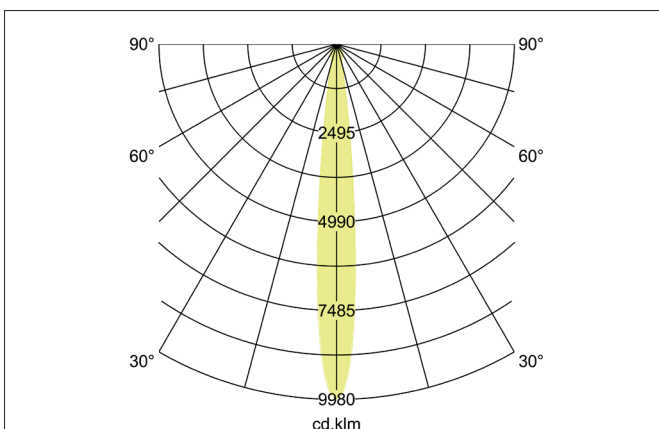

**CUBA LED pendant luminaire**

Article no. 12309183

Light.  
For Generations.**Tender**

LED pendant luminaire, Round. Luminaire diameter 27.0 mm, Hight 1500.0 mm, for pendulum mounting. Pendulum length max. 1500.0 mm Weight 0.34 kg, Reflector silver with rotattionssymmetrical, deep, wide distributed light intensity. optimal light distribution due to a Without cover cover. Luminous flux 220 lm, Power 1 x 4,2 W, System Efficiency 52 lm/W, Light colour warm white, Correlated color temperature (CCT) 3.000 K, Colour rendering index CRI > 90, Housing material: Aluminium, Colour: Black structure, Permissible ambient temperature (ta): -20 °C - +25 °C, Protection class (EN 61140): I, Degree of protection (DIN EN 60529): IP20. With electronic driver, on/off switchable.

**Product Benefits**

- Slim pendant luminaire with invisible power supply
- Pendant length 1,500 mm (can be shortened on site).
- Simple and toolreduced mounting.

**CUBA LED pendant luminaire**

Article no. 12309183

Light.  
For Generations.

Article data	
Article no.	12309183
GTIN	4251433932482
Series name	CUBA
Short description	LED pendant luminaire
Material	Aluminium
Colour	Black
Type of surface	Structure
Shape	Round
Outer diameter	27 mm
Hight	1500 mm
Scope of delivery	Incl. converter for connection to the 230-V mains voltage, on/off and 1,500 mm pendant suspension
Weight	0.340 kg

Lighting technology	
Colour temperature	3.000 K
Light output	Direct
Luminous flux	220 lm/m
System efficiency	52 lm/W
Colour rendering	CRI > 90
Reflector	High-gloss
Reflektorfarbe	silver
Beam angle	38°
Light sharing	Symmetric
Adjustable color temperature	No