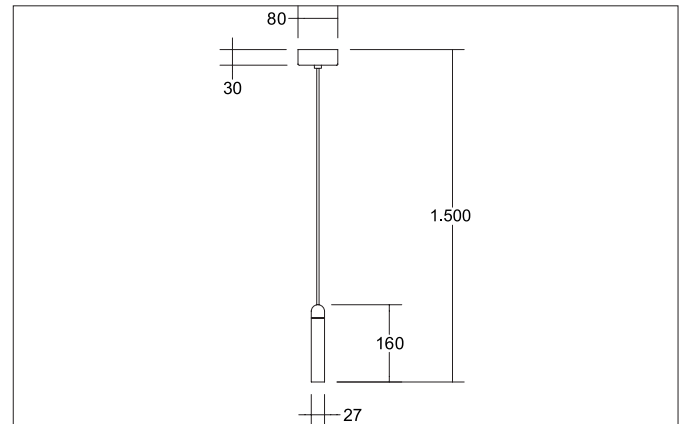

**CUBA LED pendant luminaire**

Article no. 12309183

Light.  
For Generations.**Tender**

LED pendant luminaire, Round. Luminaire diameter 27.0 mm, Hight 1500.0 mm, for pendulum mounting. Pendulum length max. 1500.0 mm Weight 0.34 kg, Reflector silver with rotattionssymmetrical, deep, wide distributed light intensity. optimal light distribution due to a Without cover cover. Luminous flux 220 lm, Power 1 x 4,2 W, System Efficiency 52 lm/W, Light colour warm white, Correlated color temperature (CCT) 3.000 K, Colour rendering index CRI > 90, Housing material: Aluminium, Colour: Black structure, Permissible ambient temperature (ta): -20 °C - +25 °C, Protection class (EN 61140): I, Degree of protection (DIN EN 60529): IP20. With electronic driver, on/off switchable.

**Product Benefits**

- Slim pendant luminaire with invisible power supply
- Pendant length 1,500 mm (can be shortened on site).
- Simple and toolreduced mounting.

**CUBA LED pendant luminaire**

Article no. 12309183

Light.  
For Generations.

Article data	
Article no.	12309183
GTIN	4251433932482
Series name	CUBA
Short description	LED pendant luminaire
Material	Aluminium
Colour	Black
Type of surface	Structure
Shape	Round
Outer diameter	27 mm
Hight	1500 mm
Scope of delivery	Incl. converter for connection to the 230-V mains voltage, on/off and 1,500 mm pendant suspension
Weight	0.340 kg

**CUBA LED pendant luminaire**

Article no. 12309183

Light.  
For Generations.

Packing data	
Gross weight	0.495 kg
Length of packaging	225 mm
Packaging width	135 mm
Packaging height	100 mm
Disposal at end of life	<p>This product must not be disposed of with household waste. You are obliged, to dispose of such electrical waste separately.</p> <p>By disposing of electrical waste and other old or defective electronics separately, you support recycling or other forms of re-use. In that way you help to take care and to avoid that harmful substances get into the environment.</p>