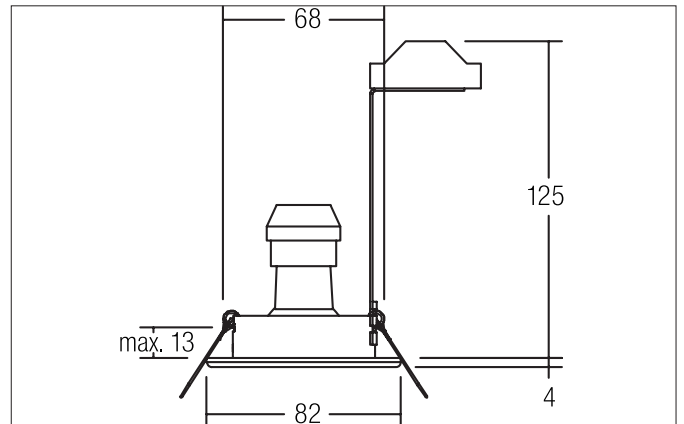

**Recessed spot, GU 10**

Article no. 36180080

Light.  
For Generations.**Tender**

Recessed spot, GU10, black, Round. In a compact design, for installation in tool-less rapid assembly systems. Including bracket with GU10 socket for standard-compliant strain relief. Lamp holder: GU10, Mounting method: Recessed mounting, Place of installation: Ceiling-mounted, Material: Steel / Brass, Degree of protection: according to DIN EN 60529 IP20, Protection class: (EN 61140) II, Voltage: 230V AC 50Hz, Power: 50W, Amount of light sources / fittings: 1.0 Qty, Adjustability: Pivoted, Control: Other.

Article data	
Article no.	36180080
GTIN	4250047782377
Short description	Recessed spot, GU10
Material	Steel / Brass
Colour	Black
Type of surface	Matt
Shape	Round
Outer diameter	82 mm
Built-in diameter	68 mm
Installation depth	125 mm
Hight	4 mm
Weight	0.215 kg

Mounting technology	
Mounting method	Recessed mounting
Place of installation	Ceiling-mounted
Adjustability	Pivoted
Swivel angle	25°
Max. ceiling thickness	13 mm
Further references	No cover with thermal insulation material
Material cover	Without cover

Packing data	
Gross weight	0.25 kg
Length of packaging	140 mm
Packaging width	110 mm
Packaging height	120 mm
Disposal at end of life	This product must not be disposed of with household waste. You are obliged, to dispose of such electrical waste separately. By disposing of electrical waste and other old or defective electronics separately, you support recycling or other forms of re-use. In that way you help to take care and to avoid that harmful substances get into the environment.