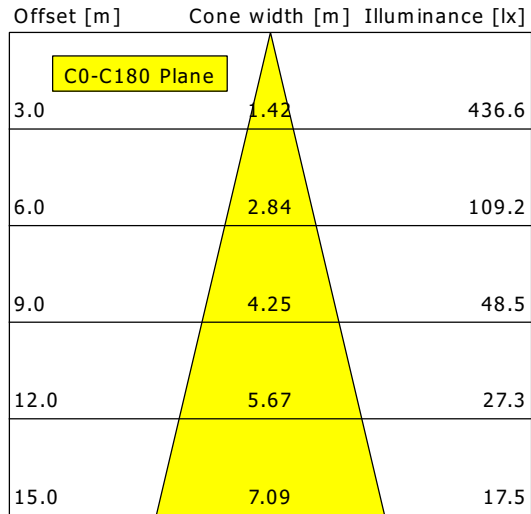

VTRXS 13.0530.25

Vale-Tu Round XSmall (1xLED 12W 830/3000K 1120lm)

	C0	C90	C180	C270
0°	3508	3508	3508	3508
15°	1444	1444	1444	1444
30°	217	217	217	217
45°	43	43	43	43
60°	14	14	14	14
75°	7	7	7	7
90°	0	0	0	0
cd / 1000 lm				

η	LED
Efficiency	94 lm/W
Direct/Indirect	↓ 100% / ↑ 0%
System Power	12 W
UGR	X=4H, Y=8H
Reflection factors	70/50/20
UGR C0/C180	21.6
UGR C90/C270	21.6
CIE Flux Codes	94 98 100 100 100
Ra/CRI	>80