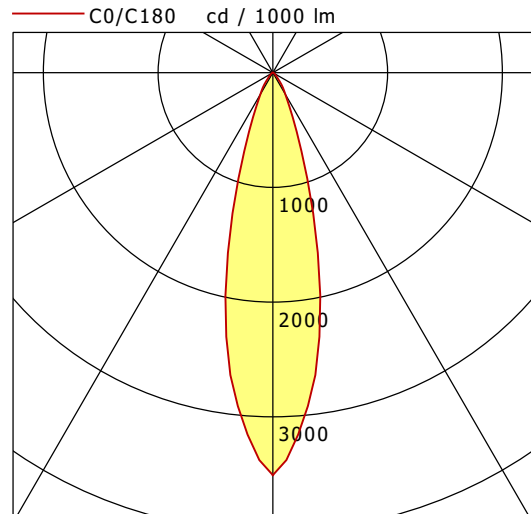

VTRXS 13.0530.25

Vale-Tu Round XSmall (1xLED 12W 830/3000K 1120lm)

	C0	C90	C180	C270
0°	3508	3508	3508	3508
15°	1444	1444	1444	1444
30°	217	217	217	217
45°	43	43	43	43
60°	14	14	14	14
75°	7	7	7	7
90°	0	0	0	0
cd / 1000 lm				

η	LED
Efficiency	94 lm/W
Direct/Indirect	↓ 100% / ↑ 0%
System Power	12 W
UGR	X=4H, Y=8H
Reflection factors	70/50/20
UGR C0/C180	21.6
UGR C90/C270	21.6
CIE Flux Codes	94 98 100 100 100
Ra/CRI	>80