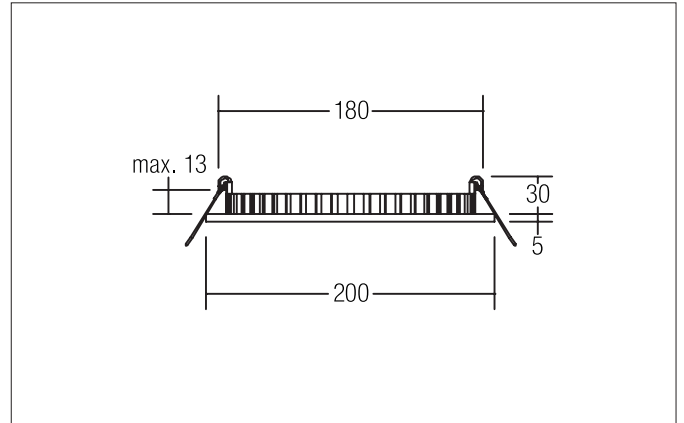

FLAT30 LED recessed panel, TunableWhite
Article no. 12437684

Light.
For Generations.

Tender

LED recessed panel, TunableWhite, Round. Toolless ceiling installation by installation springs. Ceiling cut-out Ø 180 mm, Installation depth 30 mm, Outer diameter 200 mm, Weight 0,333 kg, with rotationssymmetrical, deep, wide distributed light intensity. optimal light distribution due to a plastic, opal cover. Power 1 x 20 W Light colour warm white to daylight white, Correlated color temperature (CCT) 2.700 - 5.700 K, Colour rendering index CRI > 80, Housing material: Aluminium / Plastic, Colour: White, Permissible ambient temperature (ta): -20 °C - +25 °C, Protection class (EN 61140): III, Degree of protection (DIN EN 60529): IP20. For connection to an external driver, which is not included in the scope of delivery of the luminaire. Depending on driver dimmable.

Article data	
Article no.	12437684
GTIN	4251433916277
Series name	FLAT30
Short description	LED recessed panel, TunableWhite
Material	Aluminium / Plastic
Colour	White
Type of surface	Matt
Shape	Round
Outer diameter	200 mm
Built-in diameter	180 mm
Installation depth	30 mm
Height	5 mm
Weight	0.333 kg

FLAT30 LED recessed panel, TunableWhite

Article no. 12437684

Light.
For Generations.

Lighting technology	
Colour temperature	2.700 K - 5.700 K
Light colour	White
Light output	Direct
Colour rendering	CRI > 80
Reflector	Without
Beam angle	120°
Light sharing	Symmetric

Packing data	
Gross weight	0.514 kg
Length of packaging	250 mm
Packaging width	225 mm
Packaging height	60 mm
Disposal at end of life	This product must not be disposed of with household waste. You are obliged, to dispose of such electrical waste separately. By disposing of electrical waste and other old or defective electronics separately, you support recycling or other forms of re-use. In that way you help to take care and to avoid that harmful substances get into the environment.