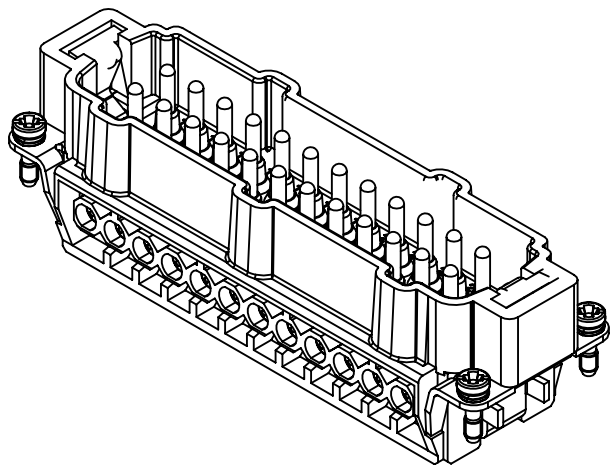

A

B

C

D

panel cut out

	All Dimensions in mm Original Size DIN A4		Scale 1:1	Free size tol.		Ref.
			Created by HOLLERT	Inspected by SCHNIEDER	Standardisation SAP_WFRT	Sub.
All rights reserved		Date 2022-06-02		State Final Release		
Department EL PD		Title Han 24E M insert screw (25-48)				Doc-Key / ECM-Nr. 100130132/UGD/008/B 500000218216
HARTING D-32339 Espelkamp		Type TB	Number 09 33 024 2611			Rev. B
						Page 1/1