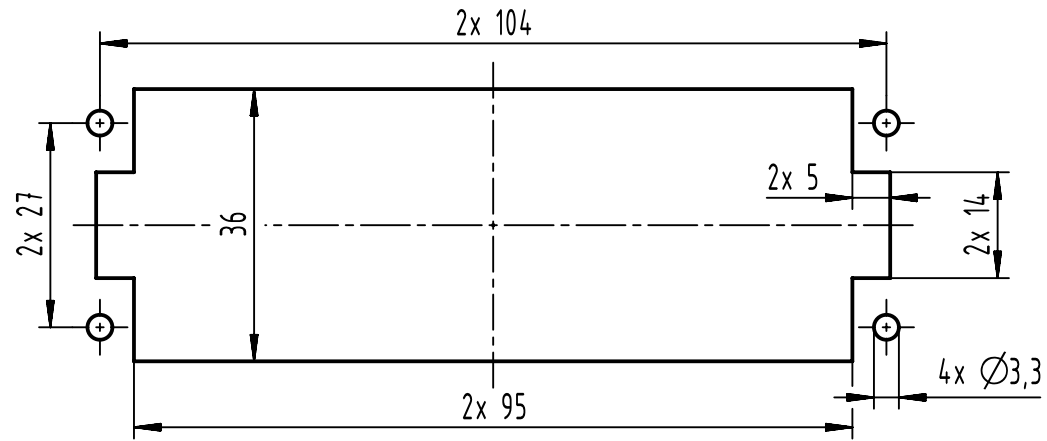

A

B

C

D

panel cut out

	All Dimensions in mm Original Size DIN A4		Scale 1:1	Free size tol.		Ref.
			Created by HOLLERT	Inspected by SCHNIEDER	Standardisation SAP_WFRT	Sub.
All rights reserved		Date 2022-06-02		State Final Release		
Department EL PD		Title Han 24E M insert screw (25-48)				Doc-Key / ECM-Nr. 100130132/UGD/008/B 500000218216
HARTING D-32339 Espelkamp		Type TB	Number 09 33 024 2611			Rev. B
						Page 1/1