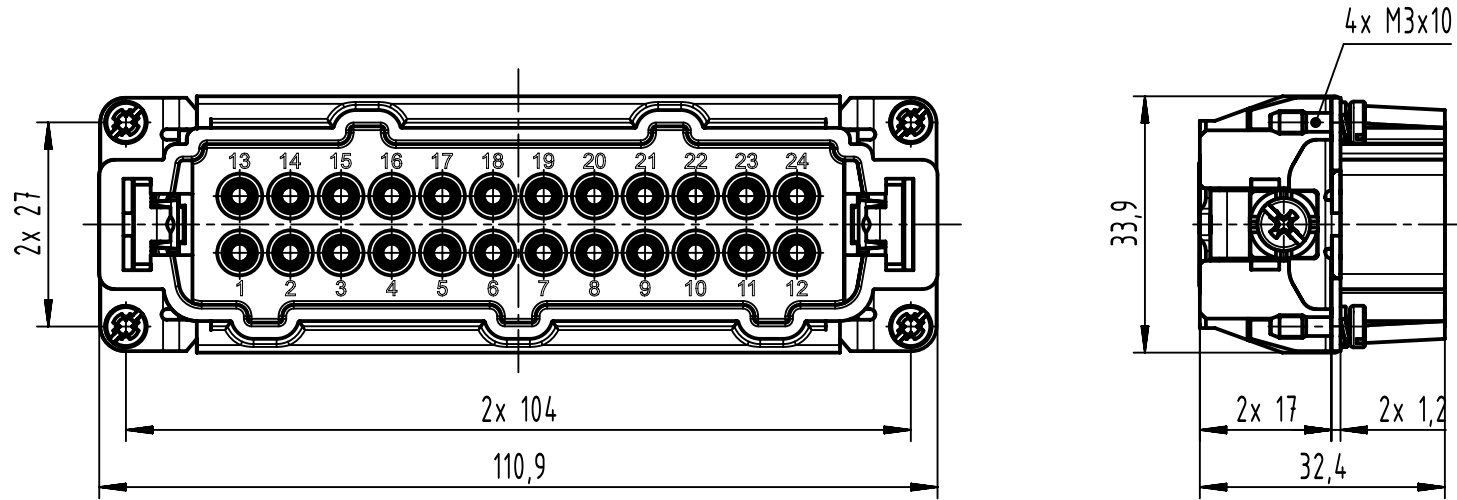

A

B

C

D

panel cut out

	All Dimensions in mm Original Size DIN A4		Scale 1:1	Free size tol.		Ref.
			Created by HOLLERT	Inspected by SCHNIEDER	Standardisation SAP_WFRT	Sub.
All rights reserved		Date 2022-06-02		State Final Release		
Department EL PD		Title Han 24E M insert screw (25-48)				Doc-Key / ECM-Nr. 100130132/UGD/008/B 500000218216
HARTING D-32339 Espelkamp		Type TB	Number 09 33 024 2611			Rev. B
						Page 1/1