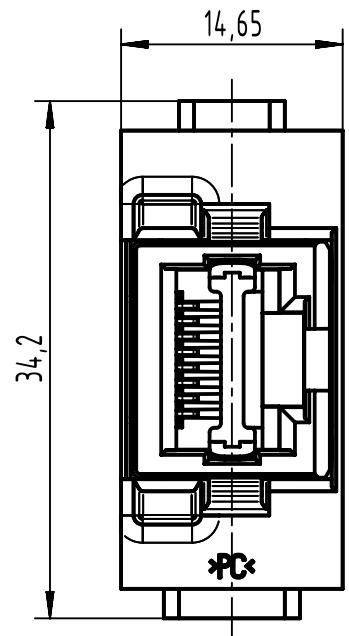

1 2 3 4 5 6

A

B

C

D

	All Dimensions in mm Original Size DIN A4	Scale 2:1		Free size tol.		Ref.	
		Created by HOLLERT		Inspected by SUNDERMEIER		Date 2023-03-22	
	All rights reserved Department EL PD	Standardisation		State Final Release		Doc-Key / ECM-Nr. 10020514.0/UGD/005/C 50000024.0122	
		Title Han RJ45 module, female gender changer		Type TB		Number 09 14 001 4721	
HARTING D-32339 Espelkamp						Page 1/1	