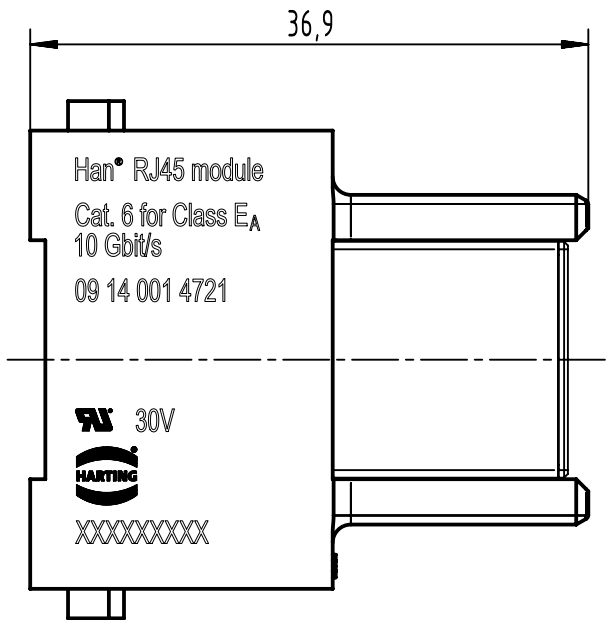

1 2 3 4 5 6

A

B

C

D

	All Dimensions in mm Original Size DIN A4	Scale 2:1		Free size tol.		Ref.	
		Created by HOLLERT		Inspected by SUNDERMEIER		Date 2023-03-22	
	All rights reserved Department EL PD	Standardisation		State Final Release		Doc-Key / ECM-Nr. 10020514.0/UGD/005/C 50000024.0122	
		Title Han RJ45 module, female gender changer		Type TB		Number 09 14 001 4721	
HARTING D-32339 Espelkamp						Page 1/1	