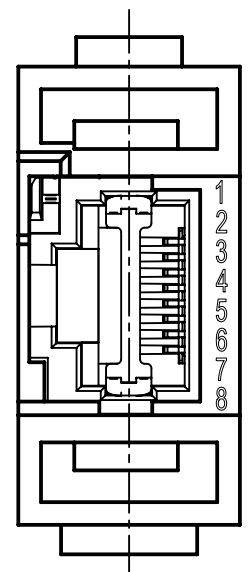

1 2 3 4 5 6

A

B

C

D

	All Dimensions in mm Original Size DIN A4	Scale 2:1		Free size tol.		Ref.	
		Created by HOLLERT		Inspected by SUNDERMEIER		Date 2023-03-22	
	All rights reserved Department EL PD	Standardisation		State Final Release		Doc-Key / ECM-Nr. 10020514.0/UGD/005/C 50000024.0122	
		Title Han RJ45 module, female gender changer		Type TB		Number 09 14 001 4721	
HARTING D-32339 Espelkamp						Page 1/1	