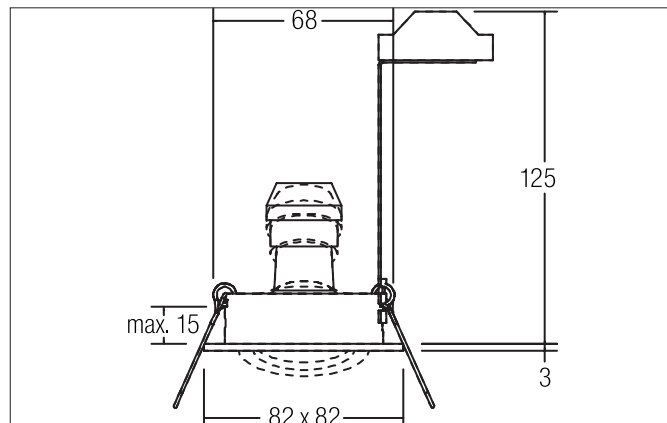

**TIRREL-S Recessed spot, GU 10**

Article no. 36144020

Light.  
For Generations.**Tender**

Recessed spot, GU10, chrome, Square. In a compact design, for installation in tool-less rapid assembly systems. Including bracket with GU10 socket for standard-compliant strain relief. Lamp holder: GU10, Mounting method: Recessed mounting, Place of installation: Ceiling-mounted, Material: Aluminium, Degree of protection: according to DIN EN 60529 IP20, Protection class: (EN 61140) II, Voltage: 230V AC 50Hz, Power: 50W, Amount of light sources / fittings: 1.0 Qty, Adjustability: Pivoted, With control gear: No, Control: Other.

**Product Benefits**

- Recessed spot in square shape made of solid aluminum.  
for LED retrofit lamps with GU10 base.
- Ceiling cutout 68 mm, diameter 82 mm, installation depth 125 mm, IP20.
- Pivoting range 25°.
- Large color variation. Without visible snap ring.
- Classic, formally restrained design.
- In the same optics also available as GX5.3 version, as switchable and dimmable set (trailing-edge phase or DALI) and as a loudspeaker.
- In addition in the same surface structure and in the same color also available in round version.

**TIRREL-S Recessed spot, GU 10**

Article no. 36144020

Light.  
For Generations.

Article data	
Article no.	36144020
GTIN	4251433908067
Series name	TIRREL-S
Short description	Recessed spot, GU10
Material	Aluminium
Colour	Chrome
Type of surface	Glossy
Shape	Square
Built-in diameter	68 mm
Installation depth	125 mm
Length	82 mm
Width	82 mm
Height	3 mm
Weight	0.135 kg