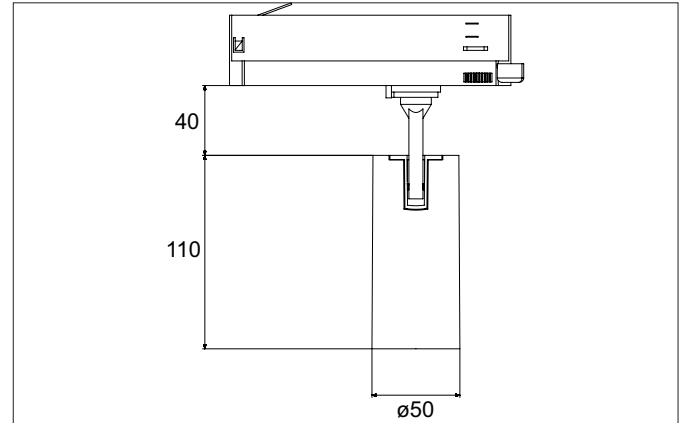

TRAXX MINI LED track spotlight, on/off switchable
Article no. 88706163

Light.
For Generations.

Tender

LED track spotlight, on/off switchable, Round. Ceiling cut-out Installation depth mm, Outer diameter 50 mm, Weight 0,378 kg, with rotationssymmetrical, deep, wide distributed light intensity. Luminous flux 1.756 lm, Power 1 x 14,5 W, Light colour warm white, Correlated color temperature (CCT) 3.000 K, Colour rendering index CRI > 90, Rated life time L80/B50 at 25 °C: 50.000 h, Housing material: Aluminium / Glass / Plastic, Colour: Silver structure, Permissible ambient temperature (ta): -20 °C - +25 °C, Protection class (EN 61140): II, Degree of protection (DIN EN 60529): IP20, .With electronic driver, on/off switchable.

Article data	
Article no.	88706163
GTIN	4251433975809
Series name	TRAXX MINI
Short description	LED track spotlight, on/off switchable
Material	Aluminium / Glass / Plastic
Colour	Silver
Type of surface	Structure
Shape	Round
Outer diameter	50 mm
Weight	0.378 kg

TRAXX MINI LED track spotlight, on/off switchable

Article no. 88706163

Light.
For Generations.

Lighting technology	
Colour temperature	3.000 K
Light colour	White
Luminous flux	1,756 lm
System efficiency	121 lm/W
Colour rendering	CRI > 90
Reflector	High-gloss
Beam angle	60°
Light sharing	Symmetric

Packing data	
Gross weight	0.455 kg
Length of packaging	170 mm
Packaging width	170 mm
Packaging height	110 mm
Disposal at end of life	This product must not be disposed of with household waste. You are obliged, to dispose of such electrical waste separately. By disposing of electrical waste and other old or defective electronics separately, you support recycling or other forms of re-use. In that way you help to take care and to avoid that harmful substances get into the environment.