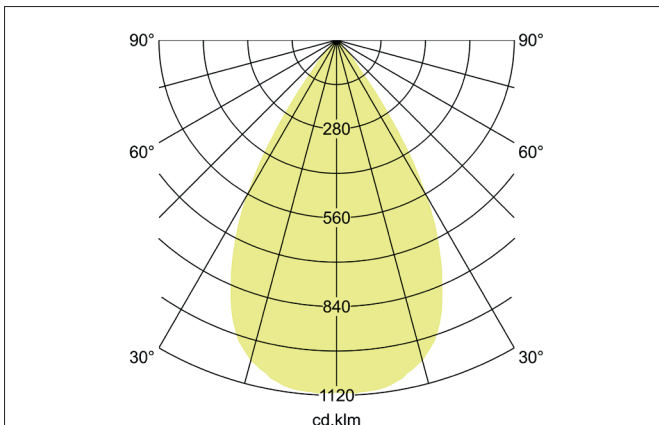

TRAXX MINI LED track spotlight, on/off switchable
Article no. 88706163

Light.
For Generations.

Tender

LED track spotlight, on/off switchable, Round. Ceiling cut-out Installation depth mm, Outer diameter 50 mm, Weight 0,378 kg, with rotationssymmetrical, deep, wide distributed light intensity. Luminous flux 1.756 lm, Power 1 x 14,5 W, Light colour warm white, Correlated color temperature (CCT) 3.000 K, Colour rendering index CRI > 90, Rated life time L80/B50 at 25 °C: 50.000 h, Housing material: Aluminium / Glass / Plastic, Colour: Silver structure, Permissible ambient temperature (ta): -20 °C - +25 °C, Protection class (EN 61140): II, Degree of protection (DIN EN 60529): IP20, .With electronic driver, on/off switchable.

Article data	
Article no.	88706163
GTIN	4251433975809
Series name	TRAXX MINI
Short description	LED track spotlight, on/off switchable
Material	Aluminium / Glass / Plastic
Colour	Silver
Type of surface	Structure
Shape	Round
Outer diameter	50 mm
Weight	0.378 kg

TRAXX MINI LED track spotlight, on/off switchable

Article no. 88706163

Light.
For Generations.

Lighting technology	
Colour temperature	3.000 K
Light colour	White
Luminous flux	1,756 lm
System efficiency	121 lm/W
Colour rendering	CRI > 90
Reflector	High-gloss
Beam angle	60°
Light sharing	Symmetric