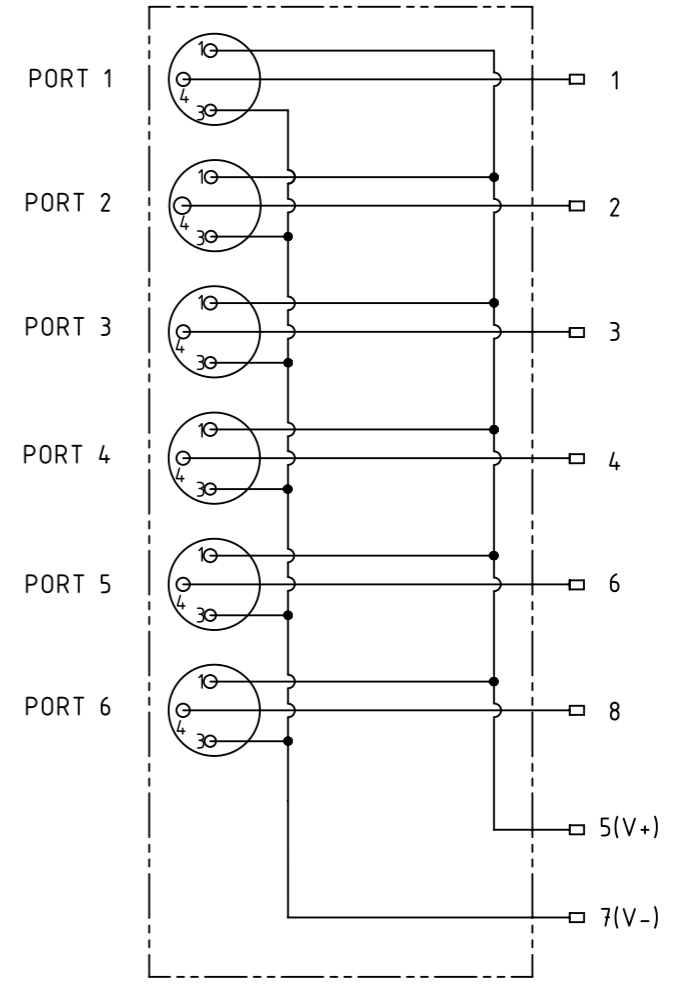

Loading plan

- Protection level: IP67
 - Temperature range: -25°C ... +85°C

	All rights reserved Department HCS - RO		Created by COSTEA Costea		Inspected by 402676 Gross		Standardisation MUNTEANV Muntean		Date 2020-07-17		State Final Release		
	HARTING Customised Solutions D-32339 Espelkamp				Title har-SAB M8/6/3p M12/8p w/o LED				Doc-Key / ECM-Nr. 100905021/UGD/000/A 500000176715				
				Type TB		Number 09070051010000				Rev. A		Page 1/1	