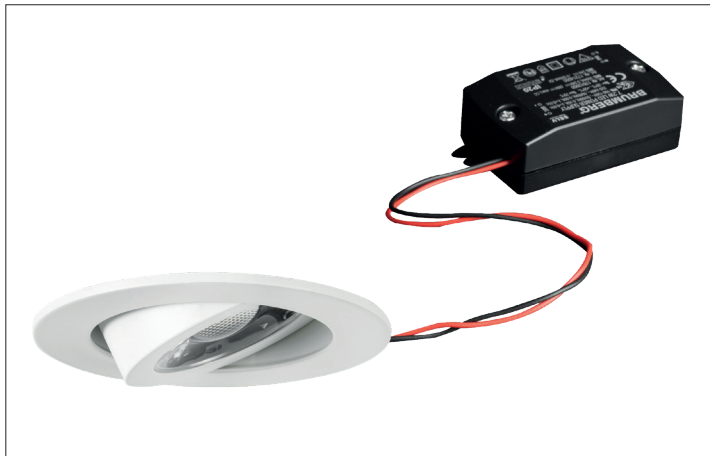

LED recessed spot DISC, with lens optics, on/off

**Artikel-Nr. 38421073**

LED recessed spot DISC, with lens optics, on/off, white, round. In a compact design, for installation in tool-less rapid assembly systems. Set including a converter for 230-V mains voltage, on/off switchable, dimensions of converter: L 68 x W 35 x H 21 mm . Mounting method: Recessed mounting, Place of installation: Ceiling-mounted, Material: Aluminium / Plastic, Degree of protection: according to DIN EN 60529 IP20, Protection class: (EN 61140) II, Voltage: 230V AC 50Hz, Power: 6W, Amount of light sources / fittings: 1.0 Qty, Luminous flux: 660lm, Colour temperature: 3.000 K, Light colour : White, Beam angle: 38°, Adjustability: Pivoted, With control gear: Yes, Control: on/off.

<b>Artikel-Nr.</b>	<b>38421073</b>
<b>Stand:</b>	26.10.2021 03:54

Colour temperature	3000 K
Colour	White
Beam angle	38 °
Amount of light sources / fittings	1 Qty
Material	Aluminium / Plastic
Power	6 W
Lamp	LED
Colour rendering	CRI > 80
Control	on/off

Outer diameter	82 mm
Built-in diameter	68 mm
Installation depth	38 mm
Voltage	230V AC 50Hz
Degree of protection	IP20
Protection class	II
Adjustability	Pivoted
Swivel angle	30 °
Circuit type	Parallel conduction