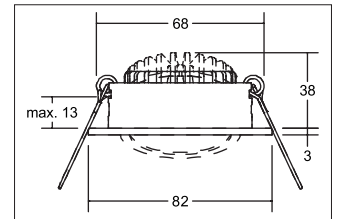

LED recessed spot DISC, with lens optics, on/off

**Artikel-Nr. 38421073**

LED recessed spot DISC, with lens optics, on/off, white, round. In a compact design, for installation in tool-less rapid assembly systems. Set including a converter for 230-V mains voltage, on/off switchable, dimensions of converter: L 68 x W 35 x H 21 mm . Mounting method: Recessed mounting, Place of installation: Ceiling-mounted, Material: Aluminium / Plastic, Degree of protection: according to DIN EN 60529 IP20, Protection class: (EN 61140) II, Voltage: 230V AC 50Hz, Power: 6W, Amount of light sources / fittings: 1.0 Qty, Luminous flux: 660lm, Colour temperature: 3.000 K, Light colour : White, Beam angle: 38°, Adjustability: Pivoted, With control gear: Yes, Control: on/off.

<b>Artikel-Nr.</b>	<b>38421073</b>
<b>Stand:</b>	26.10.2021 03:54

Colour temperature	3000 K
Colour	White
Beam angle	38 °
Amount of light sources / fittings	1 Qty
Material	Aluminium / Plastic
Power	6 W
Lamp	LED
Colour rendering	CRI > 80
Control	on/off

Outer diameter	82 mm
Built-in diameter	68 mm
Installation depth	38 mm
Voltage	230V AC 50Hz
Degree of protection	IP20
Protection class	II
Adjustability	Pivoted
Swivel angle	30 °
Circuit type	Parallel conduction